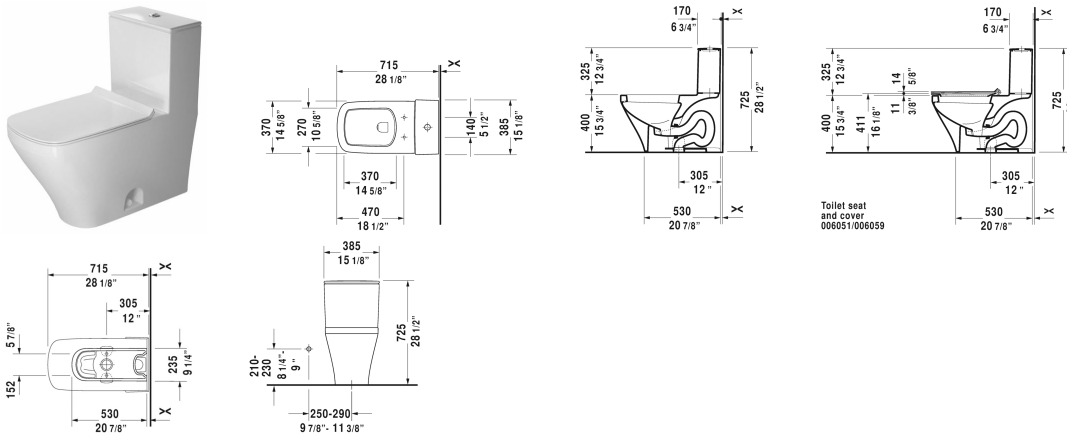

DuraStyle Toilet kit # D4052100

| < 14 5/8" Inch > |

Toilet kit	Dimension	Weight	Order number
One-Piece toilet & Toilet seat and cover, WaterSense® listed			
Colors			
00 White			
Variant			
	14 5/8" x 28 3/8" Inch	127 lb	D4052100
Suitable products			
Toilet seat and cover removable, elongated, hinges stainless steel, with slow close,			006059
One-Piece toilet syphonic, 12" rough-in, vertical outlet, cUPC® listed*, WaterSense® listed, 14 5/8" x 28 3/8" Inch	14 5/8" x 28 3/8" Inch		215701

All drawings contain the necessary measurements which are subject to standard tolerances. They are stated in inch & mm and are non-binding. Exact measurements, in particular for customized installation scenarios, can only be taken from the finished ceramic piece.