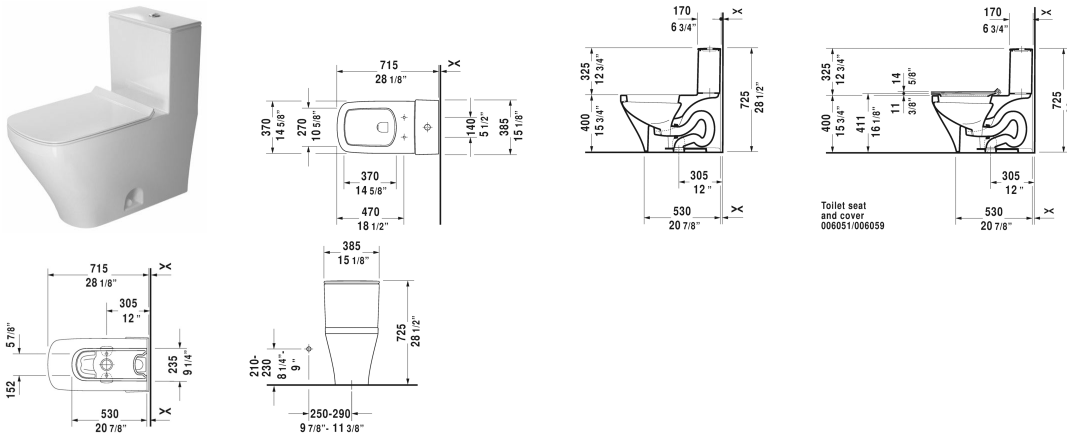

DuraStyle Toilet kit # D4052200

| < 14 5/8" Inch > |

Toilet kit	Dimension	Weight	Order number
One-Piece toilet & Toilet seat and cover, WaterSense® listed			
Colors			
00 White			
Variant			
	14 5/8" x 28 3/8" Inch	127 lb	D4052200
Suitable products			
Toilet seat and cover removable, elongated, hinges stainless steel, with slow close,			006059
One-Piece toilet syphonic, 12" rough-in, vertical outlet, cUPC® listed*, WaterSense® listed, 14 5/8" x 28 3/8" Inch	14 5/8" x 28 3/8" Inch		215701

All drawings contain the necessary measurements which are subject to standard tolerances. They are stated in inch & mm and are non-binding. Exact measurements, in particular for customized installation scenarios, can only be taken from the finished ceramic piece.