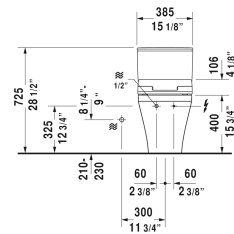

**DuraStyle Toilet kit # D4052600**

| < 14 3/4" Inch > |

Toilet kit	Dimension	Weight	Order number
One-Piece toilet for SensoWash® & SensoWash® Slim shower-toilet seat, WaterSense® listed			
<b>Colors</b>			
00 White			
<b>Variant</b>			
	14 3/4" x 28 3/8" Inch	133.4 lb	D4052600
<b>Suitable products</b>			
One-Piece toilet for SensoWash® only in combination with SensoWash, syphonic, 12" rough-in, connecting elements for SensoWash with concealed connections included, vertical outlet, cUPC® listed*, WaterSense® listed, 14 5/8" x 28 3/8" Inch	14 5/8" x 28 3/8" Inch		215751
SensoWash® Slim shower-toilet seat for DuraStyle* Rear-, Lady- and Comfortwash, with slow close, night light, remote control included, locking function via remote control, self-cleaning wand, on / off-button, with concealed connections, automatic drainage in periods of prolonged disuse, 14 3/4" x 21 1/4" Inch	14 3/4" x 21 1/4" Inch		611200

All drawings contain the necessary measurements which are subject to standard tolerances. They are stated in inch & mm and are non-binding. Exact measurements, in particular for customized installation scenarios, can only be taken from the finished ceramic piece.