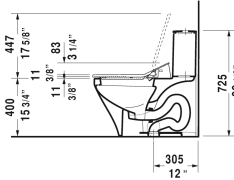

**DuraStyle Toilet kit # D4052600**

| < 14 3/4" Inch > |

Toilet kit	Dimension	Weight	Order number
One-Piece toilet for SensoWash® & SensoWash® Slim shower-toilet seat, WaterSense® listed			
<b>Colors</b>			
00 White			
<b>Variant</b>			
	14 3/4" x 28 3/8" Inch	133.4 lb	D4052600
<b>Suitable products</b>			
One-Piece toilet for SensoWash® only in combination with SensoWash, syphonic, 12" rough-in, connecting elements for SensoWash with concealed connections included, vertical outlet, cUPC® listed*, WaterSense® listed, 14 5/8" x 28 3/8" Inch	14 5/8" x 28 3/8" Inch		215751
SensoWash® Slim shower-toilet seat for DuraStyle* Rear-, Lady- and Comfortwash, with slow close, night light, remote control included, locking function via remote control, self-cleaning wand, on / off-button, with concealed connections, automatic drainage in periods of prolonged disuse, 14 3/4" x 21 1/4" Inch	14 3/4" x 21 1/4" Inch		611200

All drawings contain the necessary measurements which are subject to standard tolerances. They are stated in inch & mm and are non-binding. Exact measurements, in particular for customized installation scenarios, can only be taken from the finished ceramic piece.