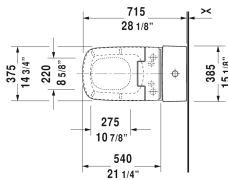

**DuraStyle Toilet kit # D4052600**

| < 14 3/4" Inch > |

Toilet kit	Dimension	Weight	Order number
One-Piece toilet for SensoWash® & SensoWash® Slim shower-toilet seat, WaterSense® listed			
<b>Colors</b>			
00 White			
<b>Variant</b>			
	14 3/4" x 28 3/8" Inch	133.4 lb	D4052600
<b>Suitable products</b>			
One-Piece toilet for SensoWash® only in combination with SensoWash, syphonic, 12" rough-in, connecting elements for SensoWash with concealed connections included, vertical outlet, cUPC® listed*, WaterSense® listed, 14 5/8" x 28 3/8" Inch	14 5/8" x 28 3/8" Inch		215751
SensoWash® Slim shower-toilet seat for DuraStyle* Rear-, Lady- and Comfortwash, with slow close, night light, remote control included, locking function via remote control, self-cleaning wand, on / off-button, with concealed connections, automatic drainage in periods of prolonged disuse, 14 3/4" x 21 1/4" Inch	14 3/4" x 21 1/4" Inch		611200

All drawings contain the necessary measurements which are subject to standard tolerances. They are stated in inch & mm and are non-binding. Exact measurements, in particular for customized installation scenarios, can only be taken from the finished ceramic piece.