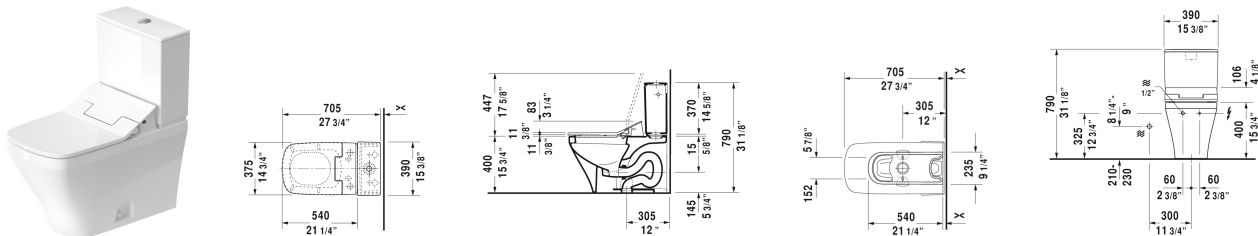

DuraStyle Toilet kit # D4052900

< 15 3/8" Inch >

Toilet kit	Dimension	Weight	Order number
Toilet bowl for SensoWash®, Tank & SensoWash® Starck shower-toilet seat, WaterSense® listed			
Colors			
00 White			
Variant			
	15 3/8" x 27 1/2" Inch	134.1 lb	D4052900
Suitable products			
Tank for bottom left supply, cUPC® listed*, WaterSense® listed, 15 3/8" x 6 3/4" Inch	15 3/8" x 6 3/4" Inch		093520
Two-piece toilet for SensoWash® (without tank), syphonic, only in combination with SensoWash, 12" rough-in, connecting elements for SensoWash with concealed connections included, vertical outlet, cUPC® listed*, WaterSense® listed, 14 1/8" x 27 1/2" Inch	14 1/8" x 27 1/2" Inch		216051
SensoWash® Slim shower-toilet seat for DuraStyle* Rear-, Lady- and Comfortwash, with slow close, night light, remote control included, locking function via remote control, self-cleaning wand, on / off-button, with concealed connections, automatic drainage in periods of prolonged disuse, 14 3/4" x 21 1/4" Inch	14 3/4" x 21 1/4" Inch		611200

All drawings contain the necessary measurements which are subject to standard tolerances. They are stated in inch & mm and are non-binding. Exact measurements, in particular for customized installation scenarios, can only be taken from the finished ceramic piece.