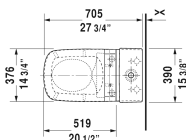

**DuraStyle Toilet kit # D4053000**

| < 15 3/8" Inch > |

Toilet kit	Dimension	Weight	Order number
Toilet bowl for SensoWash®, Tank & SensoWash® Starck shower-toilet seat, WaterSense® listed			
<b>Colors</b>			
00 White			
<b>Variant</b>			
	15 3/8" x 27 1/2" Inch	136.1 lb	D4053000
<b>Suitable products</b>			
Tank for bottom left supply, cUPC® listed*, WaterSense® listed, 15 3/8" x 6 3/4" Inch	15 3/8" x 6 3/4" Inch		093520
Two-piece toilet for SensoWash® (without tank), syphonic, only in combination with SensoWash, 12" rough-in, connecting elements for SensoWash with concealed connections included, vertical outlet, cUPC® listed*, WaterSense® listed, 14 1/8" x 27 1/2" Inch	14 1/8" x 27 1/2" Inch		216051

All drawings contain the necessary measurements which are subject to standard tolerances. They are stated in inch & mm and are non-binding. Exact measurements, in particular for customized installation scenarios, can only be taken from the finished ceramic piece.