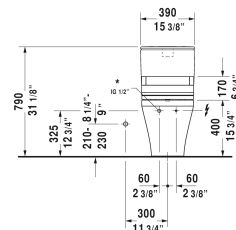

**DuraStyle Toilet kit # D4053000**

| < 15 3/8" Inch > |

Toilet kit	Dimension	Weight	Order number
Toilet bowl for SensoWash®, Tank & SensoWash® Starck shower-toilet seat, WaterSense® listed			
<b>Colors</b>			
00 White			
<b>Variant</b>			
	15 3/8" x 27 1/2" Inch	136.1 lb	D4053000
<b>Suitable products</b>			
Tank for bottom left supply, cUPC® listed*, WaterSense® listed, 15 3/8" x 6 3/4" Inch	15 3/8" x 6 3/4" Inch		093520
Two-piece toilet for SensoWash® (without tank), syphonic, only in combination with SensoWash, 12" rough-in, connecting elements for SensoWash with concealed connections included, vertical outlet, cUPC® listed*, WaterSense® listed, 14 1/8" x 27 1/2" Inch	14 1/8" x 27 1/2" Inch		216051

All drawings contain the necessary measurements which are subject to standard tolerances. They are stated in inch & mm and are non-binding. Exact measurements, in particular for customized installation scenarios, can only be taken from the finished ceramic piece.