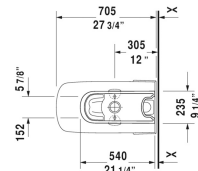

**DuraStyle Toilet kit # D4053000**

| < 15 3/8" Inch > |

Toilet kit	Dimension	Weight	Order number
Toilet bowl for SensoWash®, Tank & SensoWash® Starck shower-toilet seat, WaterSense® listed			
<b>Colors</b>			
00 White			
<b>Variant</b>			
	15 3/8" x 27 1/2" Inch	136.1 lb	D4053000
<b>Suitable products</b>			
Tank for bottom left supply, cUPC® listed*, WaterSense® listed, 15 3/8" x 6 3/4" Inch	15 3/8" x 6 3/4" Inch		093520
Two-piece toilet for SensoWash® (without tank), syphonic, only in combination with SensoWash, 12" rough-in, connecting elements for SensoWash with concealed connections included, vertical outlet, cUPC® listed*, WaterSense® listed, 14 1/8" x 27 1/2" Inch	14 1/8" x 27 1/2" Inch		216051

All drawings contain the necessary measurements which are subject to standard tolerances. They are stated in inch & mm and are non-binding. Exact measurements, in particular for customized installation scenarios, can only be taken from the finished ceramic piece.