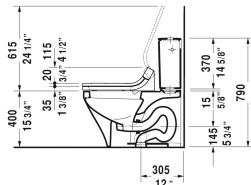

**DuraStyle Toilet kit # D4053000**

| < 15 3/8" Inch > |

Toilet kit	Dimension	Weight	Order number
Toilet bowl for SensoWash®, Tank & SensoWash® Starck shower-toilet seat, WaterSense® listed			
<b>Colors</b>			
00 White			
<b>Variant</b>			
	15 3/8" x 27 1/2" Inch	136.1 lb	D4053000
<b>Suitable products</b>			
Tank for bottom left supply, cUPC® listed*, WaterSense® listed, 15 3/8" x 6 3/4" Inch	15 3/8" x 6 3/4" Inch		093520
Two-piece toilet for SensoWash® (without tank), syphonic, only in combination with SensoWash, 12" rough-in, connecting elements for SensoWash with concealed connections included, vertical outlet, cUPC® listed*, WaterSense® listed, 14 1/8" x 27 1/2" Inch	14 1/8" x 27 1/2" Inch		216051

All drawings contain the necessary measurements which are subject to standard tolerances. They are stated in inch & mm and are non-binding. Exact measurements, in particular for customized installation scenarios, can only be taken from the finished ceramic piece.