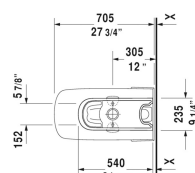

DuraStyle Toilet kit # D4053200

| < 15 3/8" Inch > |

Toilet kit	Dimension	Weight	Order number
Toilet bowl for SensoWash®, Tank & SensoWash® Starck shower-toilet seat, WaterSense® listed			
Colors			
00 White			
Variant			
	15 3/8" x 27 1/2" Inch	134.1 lb	D4053200
Suitable products			
Tank for bottom left supply, cUPC® listed*, WaterSense® listed, 15 3/8" x 6 3/4" Inch	15 3/8" x 6 3/4" Inch		093520
Two-piece toilet for SensoWash® (without tank), syphonic, only in combination with SensoWash, 12" rough-in, connecting elements for SensoWash with concealed connections included, vertical outlet, cUPC® listed*, WaterSense® listed, 14 1/8" x 27 1/2" Inch	14 1/8" x 27 1/2" Inch		216051
SensoWash® Slim shower-toilet seat for DuraStyle* Rear-, Lady- and Comfortwash, with slow close, night light, remote control included, locking function via remote control, self-cleaning wand, on / off-button, with concealed connections, automatic drainage in periods of prolonged disuse, 14 3/4" x 21 1/4" Inch	14 3/4" x 21 1/4" Inch		611200

All drawings contain the necessary measurements which are subject to standard tolerances. They are stated in inch & mm and are non-binding. Exact measurements, in particular for customized installation scenarios, can only be taken from the finished ceramic piece.