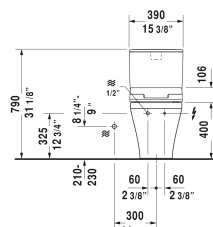

DuraStyle Toilet kit # D4053200

| < 15 3/8" Inch > |

Toilet kit	Dimension	Weight	Order number
Toilet bowl for SensoWash®, Tank & SensoWash® Starck shower-toilet seat, WaterSense® listed			
Colors			
00 White			
Variant			
	15 3/8" x 27 1/2" Inch	134.1 lb	D4053200
Suitable products			
Tank for bottom left supply, cUPC® listed*, WaterSense® listed, 15 3/8" x 6 3/4" Inch	15 3/8" x 6 3/4" Inch		093520
Two-piece toilet for SensoWash® (without tank), syphonic, only in combination with SensoWash, 12" rough-in, connecting elements for SensoWash with concealed connections included, vertical outlet, cUPC® listed*, WaterSense® listed, 14 1/8" x 27 1/2" Inch	14 1/8" x 27 1/2" Inch		216051
SensoWash® Slim shower-toilet seat for DuraStyle* Rear-, Lady- and Comfortwash, with slow close, night light, remote control included, locking function via remote control, self-cleaning wand, on / off-button, with concealed connections, automatic drainage in periods of prolonged disuse, 14 3/4" x 21 1/4" Inch	14 3/4" x 21 1/4" Inch		611200

All drawings contain the necessary measurements which are subject to standard tolerances. They are stated in inch & mm and are non-binding. Exact measurements, in particular for customized installation scenarios, can only be taken from the finished ceramic piece.