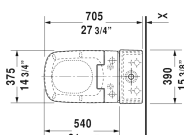

DuraStyle Toilet kit # D4053200

| < 15 3/8" Inch > |

Toilet kit	Dimension	Weight	Order number
Toilet bowl for SensoWash®, Tank & SensoWash® Starck shower-toilet seat, WaterSense® listed			
Colors			
00 White			
Variant			
	15 3/8" x 27 1/2" Inch	134.1 lb	D4053200
Suitable products			
Tank for bottom left supply, cUPC® listed*, WaterSense® listed, 15 3/8" x 6 3/4" Inch	15 3/8" x 6 3/4" Inch		093520
Two-piece toilet for SensoWash® (without tank), syphonic, only in combination with SensoWash, 12" rough-in, connecting elements for SensoWash with concealed connections included, vertical outlet, cUPC® listed*, WaterSense® listed, 14 1/8" x 27 1/2" Inch	14 1/8" x 27 1/2" Inch		216051
SensoWash® Slim shower-toilet seat for DuraStyle* Rear-, Lady- and Comfortwash, with slow close, night light, remote control included, locking function via remote control, self-cleaning wand, on / off-button, with concealed connections, automatic drainage in periods of prolonged disuse, 14 3/4" x 21 1/4" Inch	14 3/4" x 21 1/4" Inch		611200

All drawings contain the necessary measurements which are subject to standard tolerances. They are stated in inch & mm and are non-binding. Exact measurements, in particular for customized installation scenarios, can only be taken from the finished ceramic piece.