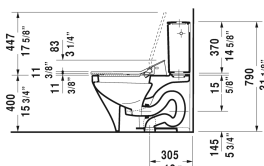

DuraStyle Toilet kit # D4053200

| < 15 3/8" Inch > |

Toilet kit	Dimension	Weight	Order number
Toilet bowl for SensoWash®, Tank & SensoWash® Starck shower-toilet seat, WaterSense® listed			
Colors			
00 White			
Variant			
	15 3/8" x 27 1/2" Inch	134.1 lb	D4053200
Suitable products			
Tank for bottom left supply, cUPC® listed*, WaterSense® listed, 15 3/8" x 6 3/4" Inch	15 3/8" x 6 3/4" Inch		093520
Two-piece toilet for SensoWash® (without tank), syphonic, only in combination with SensoWash, 12" rough-in, connecting elements for SensoWash with concealed connections included, vertical outlet, cUPC® listed*, WaterSense® listed, 14 1/8" x 27 1/2" Inch	14 1/8" x 27 1/2" Inch		216051
SensoWash® Slim shower-toilet seat for DuraStyle* Rear-, Lady- and Comfortwash, with slow close, night light, remote control included, locking function via remote control, self-cleaning wand, on / off-button, with concealed connections, automatic drainage in periods of prolonged disuse, 14 3/4" x 21 1/4" Inch	14 3/4" x 21 1/4" Inch		611200

All drawings contain the necessary measurements which are subject to standard tolerances. They are stated in inch & mm and are non-binding. Exact measurements, in particular for customized installation scenarios, can only be taken from the finished ceramic piece.