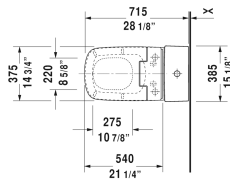

DuraStyle Toilet kit # D4053400

| < 14 3/4" Inch > |

Toilet kit	Dimension	Weight	Order number
One-Piece toilet for SensoWash® & SensoWash® Slim shower-toilet seat, WaterSense® listed			
Colors			
00 White			
Variant			
	14 3/4" x 28 3/8" Inch	133.4 lb	D4053400
Suitable products			
One-Piece toilet for SensoWash® only in combination with SensoWash, syphonic, 12" rough-in, connecting elements for SensoWash with concealed connections included, vertical outlet, cUPC® listed*, WaterSense® listed, 14 5/8" x 28 3/8" Inch	14 5/8" x 28 3/8" Inch		215751
SensoWash® Slim shower-toilet seat for DuraStyle* Rear-, Lady- and Comfortwash, with slow close, night light, remote control included, locking function via remote control, self-cleaning wand, on / off-button, with concealed connections, automatic drainage in periods of prolonged disuse, 14 3/4" x 21 1/4" Inch	14 3/4" x 21 1/4" Inch		611200

All drawings contain the necessary measurements which are subject to standard tolerances. They are stated in inch & mm and are non-binding. Exact measurements, in particular for customized installation scenarios, can only be taken from the finished ceramic piece.