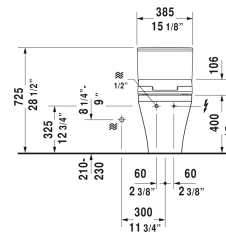

DuraStyle Toilet kit # D4053400

| < 14 3/4" Inch > |

Toilet kit	Dimension	Weight	Order number
One-Piece toilet for SensoWash® & SensoWash® Slim shower-toilet seat, WaterSense® listed			
Colors			
00 White			
Variant			
	14 3/4" x 28 3/8" Inch	133.4 lb	D4053400
Suitable products			
One-Piece toilet for SensoWash® only in combination with SensoWash, syphonic, 12" rough-in, connecting elements for SensoWash with concealed connections included, vertical outlet, cUPC® listed*, WaterSense® listed, 14 5/8" x 28 3/8" Inch	14 5/8" x 28 3/8" Inch		215751
SensoWash® Slim shower-toilet seat for DuraStyle* Rear-, Lady- and Comfortwash, with slow close, night light, remote control included, locking function via remote control, self-cleaning wand, on / off-button, with concealed connections, automatic drainage in periods of prolonged disuse, 14 3/4" x 21 1/4" Inch	14 3/4" x 21 1/4" Inch		611200

All drawings contain the necessary measurements which are subject to standard tolerances. They are stated in inch & mm and are non-binding. Exact measurements, in particular for customized installation scenarios, can only be taken from the finished ceramic piece.