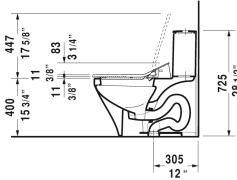

DuraStyle Toilet kit # D4053400

| < 14 3/4" Inch > |

Toilet kit	Dimension	Weight	Order number
One-Piece toilet for SensoWash® & SensoWash® Slim shower-toilet seat, WaterSense® listed			
Colors			
00 White			
Variant			
	14 3/4" x 28 3/8" Inch	133.4 lb	D4053400
Suitable products			
One-Piece toilet for SensoWash® only in combination with SensoWash, syphonic, 12" rough-in, connecting elements for SensoWash with concealed connections included, vertical outlet, cUPC® listed*, WaterSense® listed, 14 5/8" x 28 3/8" Inch	14 5/8" x 28 3/8" Inch		215751
SensoWash® Slim shower-toilet seat for DuraStyle* Rear-, Lady- and Comfortwash, with slow close, night light, remote control included, locking function via remote control, self-cleaning wand, on / off-button, with concealed connections, automatic drainage in periods of prolonged disuse, 14 3/4" x 21 1/4" Inch	14 3/4" x 21 1/4" Inch		611200

All drawings contain the necessary measurements which are subject to standard tolerances. They are stated in inch & mm and are non-binding. Exact measurements, in particular for customized installation scenarios, can only be taken from the finished ceramic piece.