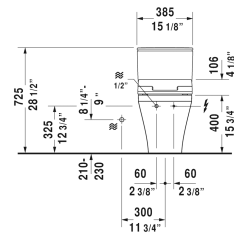

**DuraStyle Toilet kit # D4053500**

| < 14 3/4" Inch > |

Toilet kit	Dimension	Weight	Order number
One-Piece toilet for SensoWash® & SensoWash® Slim shower-toilet seat, WaterSense® listed			
<b>Colors</b>			
00 White			
<b>Variant</b>			
	14 3/4" x 28 3/8" Inch	133.4 lb	D4053500
<b>Suitable products</b>			
One-Piece toilet for SensoWash® only in combination with SensoWash, syphonic, 12" rough-in, connecting elements for SensoWash with concealed connections included, vertical outlet, cUPC® listed*, WaterSense® listed, 14 5/8" x 28 3/8" Inch	14 5/8" x 28 3/8" Inch		215751
SensoWash® Slim shower-toilet seat for DuraStyle* Rear-, Lady- and Comfortwash, with slow close, night light, remote control included, locking function via remote control, self-cleaning wand, on / off-button, with concealed connections, automatic drainage in periods of prolonged disuse, 14 3/4" x 21 1/4" Inch	14 3/4" x 21 1/4" Inch		611200

All drawings contain the necessary measurements which are subject to standard tolerances. They are stated in inch & mm and are non-binding. Exact measurements, in particular for customized installation scenarios, can only be taken from the finished ceramic piece.