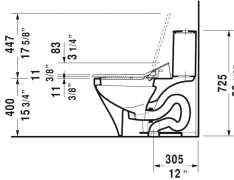

**DuraStyle Toilet kit # D4053500**

| < 14 3/4" Inch > |

Toilet kit	Dimension	Weight	Order number
One-Piece toilet for SensoWash® & SensoWash® Slim shower-toilet seat, WaterSense® listed			
<b>Colors</b>			
00 White			
<b>Variant</b>			
	14 3/4" x 28 3/8" Inch	133.4 lb	D4053500
<b>Suitable products</b>			
One-Piece toilet for SensoWash® only in combination with SensoWash, syphonic, 12" rough-in, connecting elements for SensoWash with concealed connections included, vertical outlet, cUPC® listed*, WaterSense® listed, 14 5/8" x 28 3/8" Inch	14 5/8" x 28 3/8" Inch		215751
SensoWash® Slim shower-toilet seat for DuraStyle* Rear-, Lady- and Comfortwash, with slow close, night light, remote control included, locking function via remote control, self-cleaning wand, on / off-button, with concealed connections, automatic drainage in periods of prolonged disuse, 14 3/4" x 21 1/4" Inch	14 3/4" x 21 1/4" Inch		611200

All drawings contain the necessary measurements which are subject to standard tolerances. They are stated in inch & mm and are non-binding. Exact measurements, in particular for customized installation scenarios, can only be taken from the finished ceramic piece.