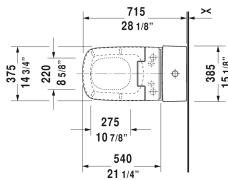

**DuraStyle Toilet kit # D4053500**

| < 14 3/4" Inch > |

Toilet kit	Dimension	Weight	Order number
One-Piece toilet for SensoWash® & SensoWash® Slim shower-toilet seat, WaterSense® listed			
<b>Colors</b>			
00 White			
<b>Variant</b>			
	14 3/4" x 28 3/8" Inch	133.4 lb	D4053500
<b>Suitable products</b>			
One-Piece toilet for SensoWash® only in combination with SensoWash, syphonic, 12" rough-in, connecting elements for SensoWash with concealed connections included, vertical outlet, cUPC® listed*, WaterSense® listed, 14 5/8" x 28 3/8" Inch	14 5/8" x 28 3/8" Inch		215751
SensoWash® Slim shower-toilet seat for DuraStyle* Rear-, Lady- and Comfortwash, with slow close, night light, remote control included, locking function via remote control, self-cleaning wand, on / off-button, with concealed connections, automatic drainage in periods of prolonged disuse, 14 3/4" x 21 1/4" Inch	14 3/4" x 21 1/4" Inch		611200

All drawings contain the necessary measurements which are subject to standard tolerances. They are stated in inch & mm and are non-binding. Exact measurements, in particular for customized installation scenarios, can only be taken from the finished ceramic piece.