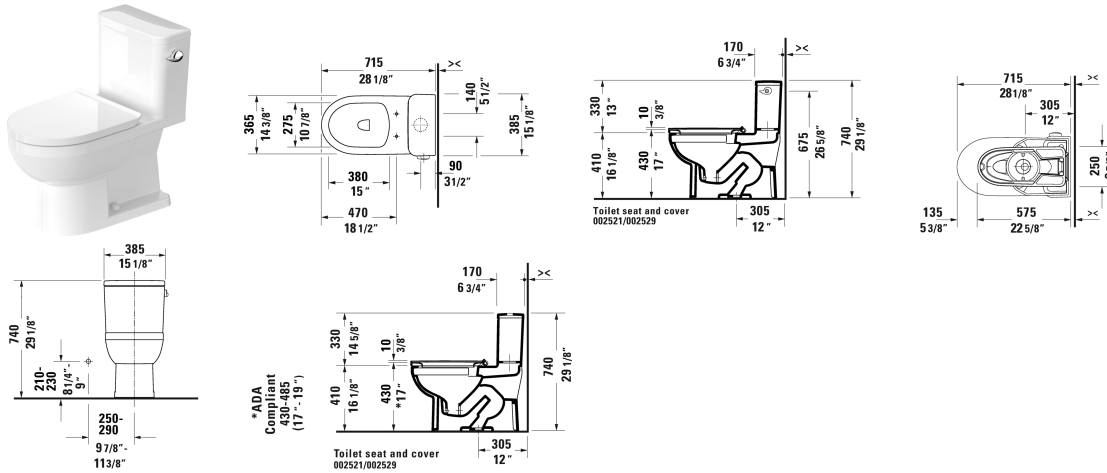

DuraStyle Basic Toilet kit # D40601

< 14 3/8" Inch >

Toilet kit	Dimension	Weight	Order number
One-Piece toilet & Toilet seat and cover, WaterSense® listed			
Colors			
Variant			
Suitable products			
One-Piece toilet Duravit Rimless® rimless, WaterSense® listed, syphonic, 12" rough-in, vertical outlet, 1.28 gpf, cUPC® listed*, 14 3/8" x 28 1/8" Inch	14 3/8" x 28 1/8" Inch		219501
Toilet seat and cover removable, elongated, hinges stainless steel, with slow close,			002529

All drawings contain the necessary measurements which are subject to standard tolerances. They are stated in inch & mm and are non-binding. Exact measurements, in particular for customized installation scenarios, can only be taken from the finished ceramic piece.