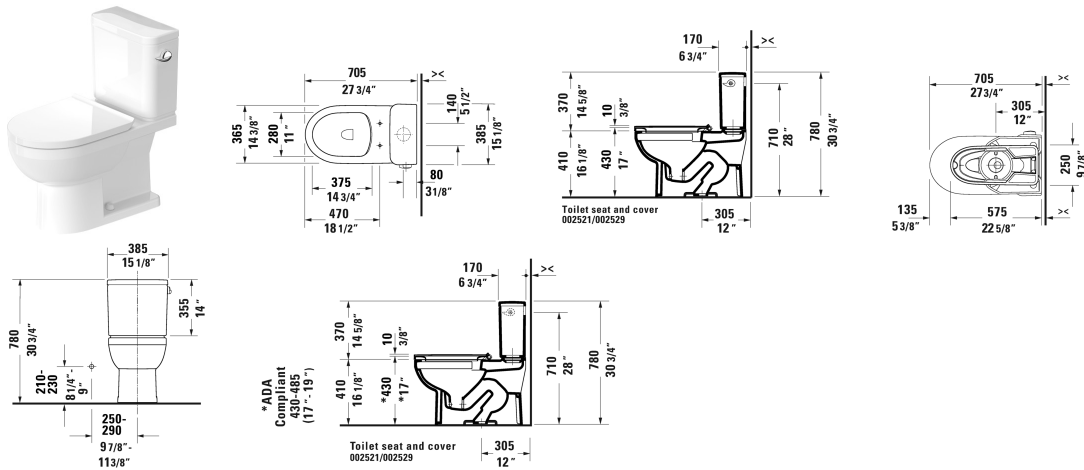

DuraStyle Basic Toilet kit & # D40605

< 15 1/8" Inch >

Toilet kit	Dimension	Weight	Order number
Toilet bowl & Tank, WaterSense® listed			
Colors			
Variant			
Suitable products			
Two-Piece toilet Duravit Rimless® (without tank), WaterSense® listed, syphonic, 12" rough-in, vertical outlet, cUPC® listed*, 14 3/8" x 27 3/4" Inch	14 3/8" x 27 3/4" Inch		218801
Tank for bottom left supply, 1.28 gpf, WaterSense® listed, 15 1/8" x 6 3/4" Inch	15 1/8" x 6 3/4" Inch		094150

All drawings contain the necessary measurements which are subject to standard tolerances. They are stated in inch & mm and are non-binding. Exact measurements, in particular for customized installation scenarios, can only be taken from the finished ceramic piece.