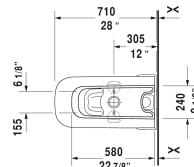

Happy D.2 Toilet kit # D4102200

< 15 3/8" Inch >

Toilet kit	Dimension	Weight	Order number
One-Piece toilet for SensoWash® & SensoWash® Starck C shower-toilet seat, WaterSense® listed			
Colors			
00 White			
Variant			
	15 3/8" x 28" Inch	140.1 lb	D4102200
Suitable products			
SensoWash® Starck C shower-toilet seat for Happy D.2* Rear-, Lady- and Comfortwash, power actuated lid and seat, individual adjustment of water-, air- and seat surface temperature as well as nozzle position and jet strength, remote control included, with concealed connections, 2 individually programmable user profiles, heated seat, night light, warm air dryer, Quick release: easy seat unit removal and attachment, on / off-button, self-cleaning wand, 14 5/8" x 20 1/4" Inch	14 5/8" x 20 1/4" Inch		610300
One-Piece toilet for SensoWash® only in combination with SensoWash, syphonic, 12" rough-in, with dual flush piston valve, top flush, connecting elements for SensoWash with concealed connections included, vertical outlet, cUPC® listed*, WaterSense® listed, 1.32/0.92 gpf, 15 3/8" x 28" Inch	15 3/8" x 28" Inch		212151

All drawings contain the necessary measurements which are subject to standard tolerances. They are stated in inch & mm and are non-binding. Exact measurements, in particular for customized installation scenarios, can only be taken from the finished ceramic piece.