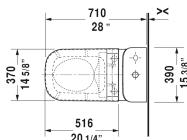

Happy D.2 Toilet kit # D4102200

< 15 3/8" Inch >

Toilet kit	Dimension	Weight	Order number
One-Piece toilet for SensoWash® & SensoWash® Starck C shower-toilet seat, WaterSense® listed			
Colors			
00 White			
Variant			
	15 3/8" x 28" Inch	140.1 lb	D4102200
Suitable products			
SensoWash® Starck C shower-toilet seat for Happy D.2* Rear-, Lady- and Comfortwash, power actuated lid and seat, individual adjustment of water-, air- and seat surface temperature as well as nozzle position and jet strength, remote control included, with concealed connections, 2 individually programmable user profiles, heated seat, night light, warm air dryer, Quick release: easy seat unit removal and attachment, on / off-button, self-cleaning wand, 14 5/8" x 20 1/4" Inch	14 5/8" x 20 1/4" Inch		610300
One-Piece toilet for SensoWash® only in combination with SensoWash, syphonic, 12" rough-in, with dual flush piston valve, top flush, connecting elements for SensoWash with concealed connections included, vertical outlet, cUPC® listed*, WaterSense® listed, 1.32/0.92 gpf, 15 3/8" x 28" Inch	15 3/8" x 28" Inch		212151

All drawings contain the necessary measurements which are subject to standard tolerances. They are stated in inch & mm and are non-binding. Exact measurements, in particular for customized installation scenarios, can only be taken from the finished ceramic piece.