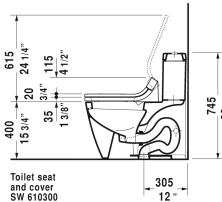

Happy D.2 Toilet kit # D4102200

< 15 3/8" Inch >

Toilet kit	Dimension	Weight	Order number
One-Piece toilet for SensoWash® & SensoWash® Starck C shower-toilet seat, WaterSense® listed			
Colors			
00 White			
Variant			
	15 3/8" x 28" Inch	140.1 lb	D4102200
Suitable products			
SensoWash® Starck C shower-toilet seat for Happy D.2* Rear-, Lady- and Comfortwash, power actuated lid and seat, individual adjustment of water-, air- and seat surface temperature as well as nozzle position and jet strength, remote control included, with concealed connections, 2 individually programmable user profiles, heated seat, night light, warm air dryer, Quick release: easy seat unit removal and attachment, on / off-button, self-cleaning wand, 14 5/8" x 20 1/4" Inch	14 5/8" x 20 1/4" Inch		610300
One-Piece toilet for SensoWash® only in combination with SensoWash, syphonic, 12" rough-in, with dual flush piston valve, top flush, connecting elements for SensoWash with concealed connections included, vertical outlet, cUPC® listed*, WaterSense® listed, 1.32/0.92 gpf, 15 3/8" x 28" Inch	15 3/8" x 28" Inch		212151

All drawings contain the necessary measurements which are subject to standard tolerances. They are stated in inch & mm and are non-binding. Exact measurements, in particular for customized installation scenarios, can only be taken from the finished ceramic piece.