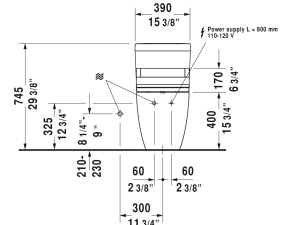

Happy D.2 Toilet kit # D4102200

< 15 3/8" Inch >

Toilet kit	Dimension	Weight	Order number
One-Piece toilet for SensoWash® & SensoWash® Starck C shower-toilet seat, WaterSense® listed			
Colors			
00 White			
Variant			
	15 3/8" x 28" Inch	140.1 lb	D4102200
Suitable products			
SensoWash® Starck C shower-toilet seat for Happy D.2* Rear-, Lady- and Comfortwash, power actuated lid and seat, individual adjustment of water-, air- and seat surface temperature as well as nozzle position and jet strength, remote control included, with concealed connections, 2 individually programmable user profiles, heated seat, night light, warm air dryer, Quick release: easy seat unit removal and attachment, on / off-button, self-cleaning wand, 14 5/8" x 20 1/4" Inch	14 5/8" x 20 1/4" Inch		610300
One-Piece toilet for SensoWash® only in combination with SensoWash, syphonic, 12" rough-in, with dual flush piston valve, top flush, connecting elements for SensoWash with concealed connections included, vertical outlet, cUPC® listed*, WaterSense® listed, 1.32/0.92 gpf, 15 3/8" x 28" Inch	15 3/8" x 28" Inch		212151

All drawings contain the necessary measurements which are subject to standard tolerances. They are stated in inch & mm and are non-binding. Exact measurements, in particular for customized installation scenarios, can only be taken from the finished ceramic piece.