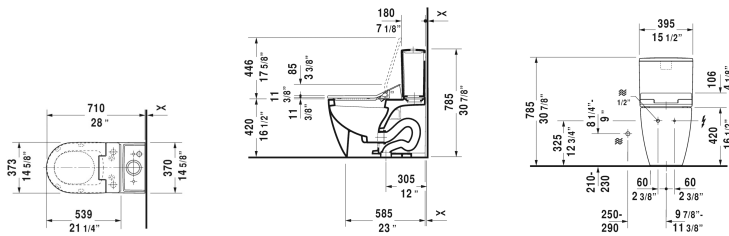

**ME by Starck Toilet kit # D42009..**

| < 15 3/8" Inch > |

Toilet kit	Dimension	Weight	Order number
Toilet bowl for SensoWash®, Tank & SensoWash® Starck shower-toilet seat, WaterSense® listed			
<b>Colors</b>			
<b>Variant</b>			
	15 3/8" x 28" Inch	141.7 lb	D42009..
<b>Suitable products</b>			
Two-piece toilet for SensoWash® (without tank), syphonic, 12" rough-in, vertical outlet, only in combination with SensoWash, connecting elements for SensoWash with concealed connections included, cUPC® listed*, WaterSense® listed, 14 1/8" x 28" Inch	14 1/8" x 28" Inch		217151
Tank for bottom left supply, WaterSense® listed, 15 3/8" x 7 1/8" Inch	15 3/8" x 7 1/8" Inch		093820
SensoWash® Slim shower-toilet seat for ME by Starck, Starck 2, Starck 3 and Darling New* Rear-, Lady- and Comfortwash, with slow close, night light, remote control included, locking function via remote control, self-cleaning wand, on / off-button, with concealed connections, automatic drainage in periods of prolonged disuse, 14 3/4" x 21 1/4" Inch	14 3/4" x 21 1/4" Inch		611000

*All drawings contain the necessary measurements which are subject to standard tolerances. They are stated in inch & mm and are non-binding. Exact measurements, in particular for customized installation scenarios, can only be taken from the finished ceramic piece.*