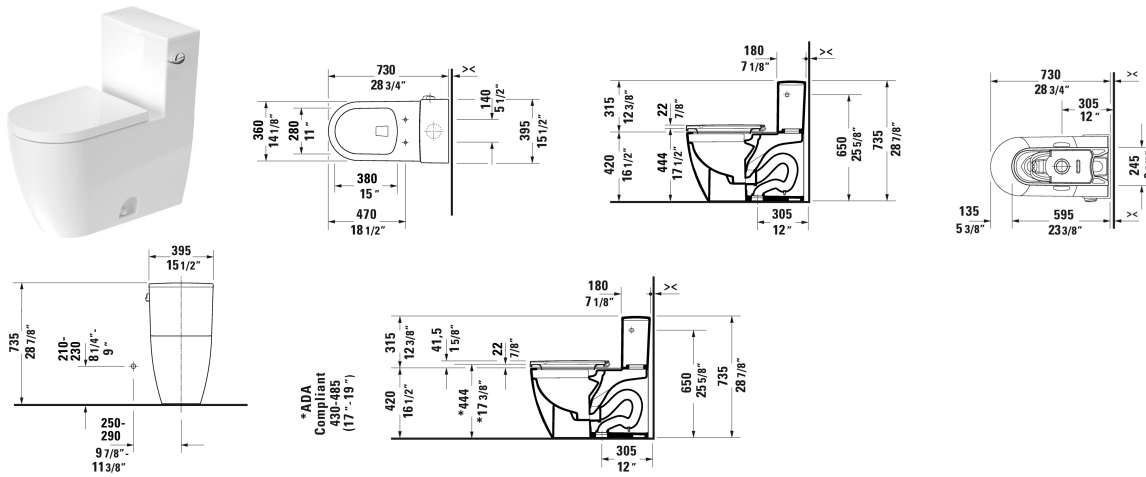

ME by Starck Toilet kit # D4202000

| < 14 1/8" Inch > |

Toilet kit	Dimension	Weight	Order number
One-Piece toilet & Toilet seat and cover, WaterSense® listed			
Colors			
00 White			
Variant			
	14 1/8" x 28 3/4" Inch	152.6 lb	D4202000
Suitable products			
Toilet seat and cover elongated, hinges stainless steel, removable, with slow close,			002029
One-Piece toilet Duravit Rimless® rimless, syphonic, 12" rough-in, vertical outlet, cUPC® listed*, WaterSense® listed, 14 1/8" x 28 3/4" Inch			218501

All drawings contain the necessary measurements which are subject to standard tolerances. They are stated in inch & mm and are non-binding. Exact measurements, in particular for customized installation scenarios, can only be taken from the finished ceramic piece.