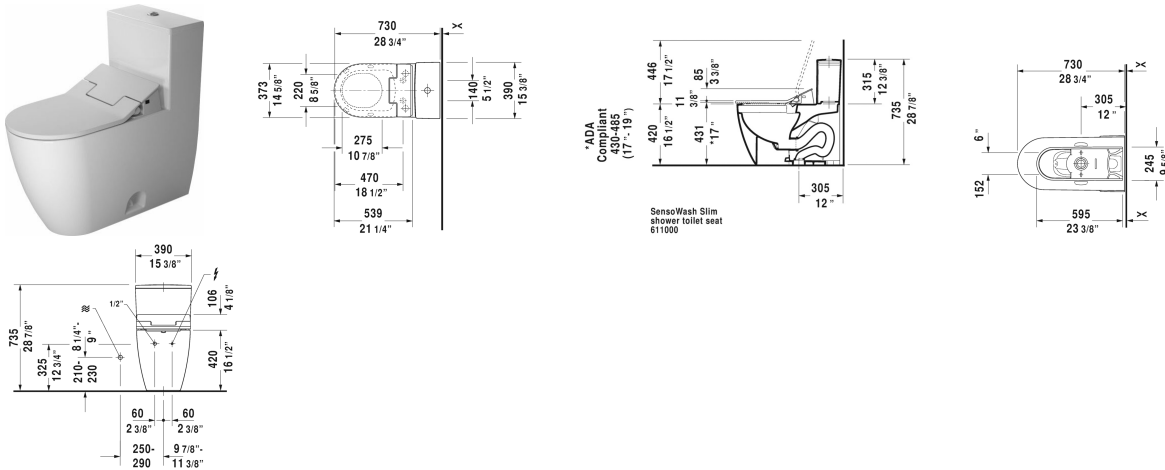

ME by Starck Toilet kit # D4202300

| < 14 3/4" Inch > |

Toilet kit	Dimension	Weight	Order number
One-Piece toilet for SensoWash® & SensoWash® Slim shower-toilet seat, WaterSense® listed			
Colors			
00 White			
Variant			
	14 3/4" x 28 3/4" Inch	165.1 lb	D4202300
Suitable products			
SensoWash® Slim shower-toilet seat for ME by Starck, Starck 2, Starck 3 and Darling New* Rear-, Lady- and Comfortwash, with slow close, night light, remote control included, locking function via remote control, self-cleaning wand, on / off-button, with concealed connections, automatic drainage in periods of prolonged disuse, 14 3/4" x 21 1/4" Inch	14 3/4" x 21 1/4" Inch		611000
One-Piece toilet Duravit Rimless for SensoWash® rimless, connecting elements for SensoWash with concealed connections included, syphonic, 12" rough-in, only in combination with SensoWash, vertical outlet, cUPC® listed*, WaterSense® listed, 14 1/8" x 28 3/4" Inch	14 1/8" x 28 3/4" Inch		217351

All drawings contain the necessary measurements which are subject to standard tolerances. They are stated in inch & mm and are non-binding. Exact measurements, in particular for customized installation scenarios, can only be taken from the finished ceramic piece.