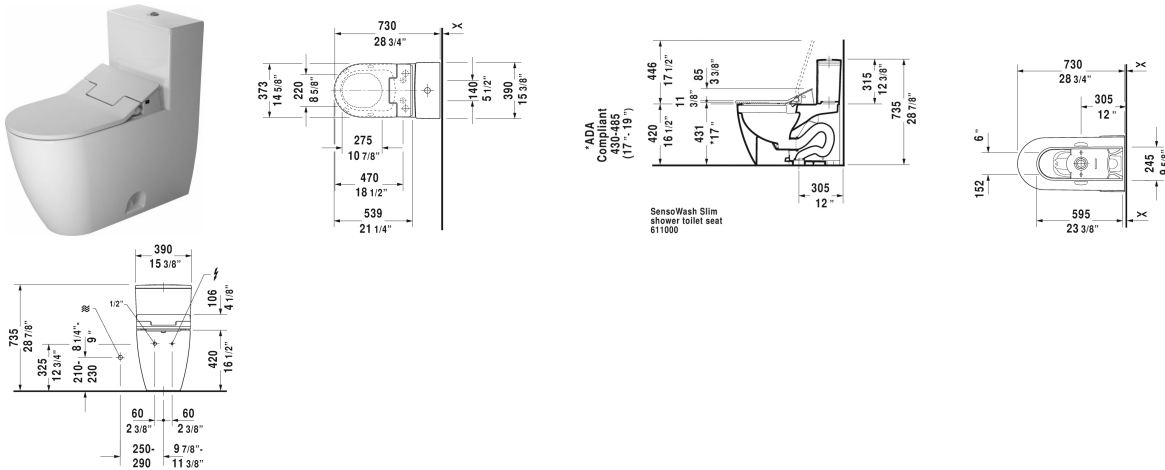

**ME by Starck Toilet kit # D4202600**

| < 14 3/4" Inch > |

Toilet kit	Dimension	Weight	Order number
One-Piece toilet for SensoWash® & SensoWash® Slim shower-toilet seat, WaterSense® listed			
<b>Colors</b>			
00 White			
<b>Variant</b>			
	14 3/4" x 28 3/4" Inch	165.1 lb	D4202600
<b>Suitable products</b>			
SensoWash® Slim shower-toilet seat for ME by Starck, Starck 2, Starck 3 and Darling New* Rear-, Lady- and Comfortwash, with slow close, night light, remote control included, locking function via remote control, self-cleaning wand, on / off-button, with concealed connections, automatic drainage in periods of prolonged disuse, 14 3/4" x 21 1/4" Inch	14 3/4" x 21 1/4" Inch		611000
One-Piece toilet Duravit Rimless for SensoWash® rimless, connecting elements for SensoWash with concealed connections included, syphonic, 12" rough-in, only in combination with SensoWash, vertical outlet, cUPC® listed*, WaterSense® listed, 14 1/8" x 28 3/4" Inch	14 1/8" x 28 3/4" Inch		217351

All drawings contain the necessary measurements which are subject to standard tolerances. They are stated in inch & mm and are non-binding. Exact measurements, in particular for customized installation scenarios, can only be taken from the finished ceramic piece.