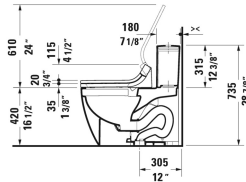

ME by Starck Toilet kit # D4202700

| < 14 5/8" Inch > |

Toilet kit	Dimension	Weight	Order number
One-Piece toilet for SensoWash® & SensoWash® Starck C shower-toilet seat, WaterSense® listed			
Colors			
00 White			
Variant			
	14 5/8" x 28 3/4" Inch	167.1 lb	D4202700
Suitable products			
SensoWash® Starck C shower-toilet seat for ME by Starck, Starck 2, Starck 3 and Darling New* Rear-, Lady- and Comfortwash, individual adjustment of water-, air- and seat surface temperature as well as nozzle position and jet strength, heated seat, warm air dryer, power actuated lid and seat, night light, 2 individually programmable user profiles, remote control included, self-cleaning wand, on / off-button, with concealed connections, Quick release: easy seat unit removal and attachment, 14 5/8" x 20 1/4" Inch	14 5/8" x 20 1/4" Inch		610001
One-Piece toilet Duravit Rimless for SensoWash® rimless, connecting elements for SensoWash with concealed connections included, syphonic, 12" rough-in, only in combination with SensoWash, vertical outlet, cUPC® listed*, WaterSense® listed, 14 1/8" x 28 3/4" Inch	14 1/8" x 28 3/4" Inch		217351

All drawings contain the necessary measurements which are subject to standard tolerances. They are stated in inch & mm and are non-binding. Exact measurements, in particular for customized installation scenarios, can only be taken from the finished ceramic piece.