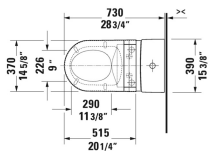

ME by Starck Toilet kit # D4202700

| < 14 5/8" Inch > |

Toilet kit	Dimension	Weight	Order number
One-Piece toilet for SensoWash® & SensoWash® Starck C shower-toilet seat, WaterSense® listed			
Colors			
00 White			
Variant			
	14 5/8" x 28 3/4" Inch	167.1 lb	D4202700
Suitable products			
SensoWash® Starck C shower-toilet seat for ME by Starck, Starck 2, Starck 3 and Darling New* Rear-, Lady- and Comfortwash, individual adjustment of water-, air- and seat surface temperature as well as nozzle position and jet strength, heated seat, warm air dryer, power actuated lid and seat, night light, 2 individually programmable user profiles, remote control included, self-cleaning wand, on / off-button, with concealed connections, Quick release: easy seat unit removal and attachment, 14 5/8" x 20 1/4" Inch	14 5/8" x 20 1/4" Inch		610001
One-Piece toilet Duravit Rimless for SensoWash® rimless, connecting elements for SensoWash with concealed connections included, syphonic, 12" rough-in, only in combination with SensoWash, vertical outlet, cUPC® listed*, WaterSense® listed, 14 1/8" x 28 3/4" Inch	14 1/8" x 28 3/4" Inch		217351

All drawings contain the necessary measurements which are subject to standard tolerances. They are stated in inch & mm and are non-binding. Exact measurements, in particular for customized installation scenarios, can only be taken from the finished ceramic piece.