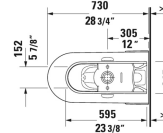

ME by Starck Toilet kit # D4202700

| < 14 5/8" Inch > |

Toilet kit	Dimension	Weight	Order number
One-Piece toilet for SensoWash® & SensoWash® Starck C shower-toilet seat, WaterSense® listed			
Colors			
00 White			
Variant			
	14 5/8" x 28 3/4" Inch	167.1 lb	D4202700
Suitable products			
SensoWash® Starck C shower-toilet seat for ME by Starck, Starck 2, Starck 3 and Darling New* Rear-, Lady- and Comfortwash, individual adjustment of water-, air- and seat surface temperature as well as nozzle position and jet strength, heated seat, warm air dryer, power actuated lid and seat, night light, 2 individually programmable user profiles, remote control included, self-cleaning wand, on / off-button, with concealed connections, Quick release: easy seat unit removal and attachment, 14 5/8" x 20 1/4" Inch	14 5/8" x 20 1/4" Inch		610001
One-Piece toilet Duravit Rimless for SensoWash® rimless, connecting elements for SensoWash with concealed connections included, syphonic, 12" rough-in, only in combination with SensoWash, vertical outlet, cUPC® listed*, WaterSense® listed, 14 1/8" x 28 3/4" Inch	14 1/8" x 28 3/4" Inch		217351

All drawings contain the necessary measurements which are subject to standard tolerances. They are stated in inch & mm and are non-binding. Exact measurements, in particular for customized installation scenarios, can only be taken from the finished ceramic piece.