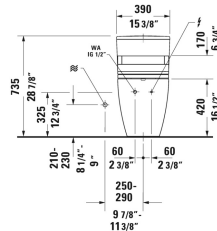

ME by Starck Toilet kit # D4202700

| < 14 5/8" Inch > |

Toilet kit	Dimension	Weight	Order number
One-Piece toilet for SensoWash® & SensoWash® Starck C shower-toilet seat, WaterSense® listed			
Colors			
00 White			
Variant			
	14 5/8" x 28 3/4" Inch	167.1 lb	D4202700
Suitable products			
SensoWash® Starck C shower-toilet seat for ME by Starck, Starck 2, Starck 3 and Darling New* Rear-, Lady- and Comfortwash, individual adjustment of water-, air- and seat surface temperature as well as nozzle position and jet strength, heated seat, warm air dryer, power actuated lid and seat, night light, 2 individually programmable user profiles, remote control included, self-cleaning wand, on / off-button, with concealed connections, Quick release: easy seat unit removal and attachment, 14 5/8" x 20 1/4" Inch	14 5/8" x 20 1/4" Inch		610001
One-Piece toilet Duravit Rimless for SensoWash® rimless, connecting elements for SensoWash with concealed connections included, syphonic, 12" rough-in, only in combination with SensoWash, vertical outlet, cUPC® listed*, WaterSense® listed, 14 1/8" x 28 3/4" Inch	14 1/8" x 28 3/4" Inch		217351

All drawings contain the necessary measurements which are subject to standard tolerances. They are stated in inch & mm and are non-binding. Exact measurements, in particular for customized installation scenarios, can only be taken from the finished ceramic piece.