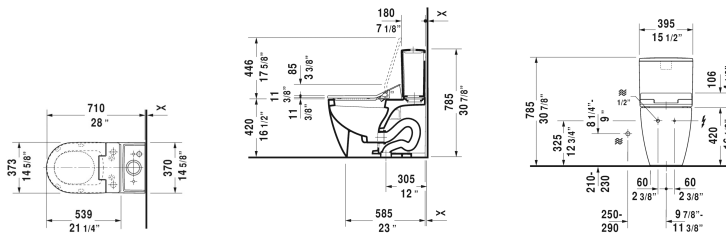

**ME by Starck Toilet kit # D4203000**

| < 15 3/8" Inch > |

Toilet kit	Dimension	Weight	Order number
Toilet bowl for SensoWash®, Tank & SensoWash® Starck shower-toilet seat, WaterSense® listed			
<b>Colors</b>			
00 White			
<b>Variant</b>			
	15 3/8" x 28" Inch	141.7 lb	D4203000
<b>Suitable products</b>			
Two-piece toilet for SensoWash® (without tank), syphonic, 12" rough-in, vertical outlet, only in combination with SensoWash, connecting elements for SensoWash with concealed connections included, cUPC® listed*, WaterSense® listed, 14 1/8" x 28" Inch	14 1/8" x 28" Inch		217151
Tank for bottom left supply, WaterSense® listed, 15 3/8" x 7 1/8" Inch	15 3/8" x 7 1/8" Inch		093820
SensoWash® Slim shower-toilet seat for ME by Starck, Starck 2, Starck 3 and Darling New* Rear-, Lady- and Comfortwash, with slow close, night light, remote control included, locking function via remote control, self-cleaning wand, on / off-button, with concealed connections, automatic drainage in periods of prolonged disuse, 14 3/4" x 21 1/4" Inch	14 3/4" x 21 1/4" Inch		611000

All drawings contain the necessary measurements which are subject to standard tolerances. They are stated in inch & mm and are non-binding. Exact measurements, in particular for customized installation scenarios, can only be taken from the finished ceramic piece.