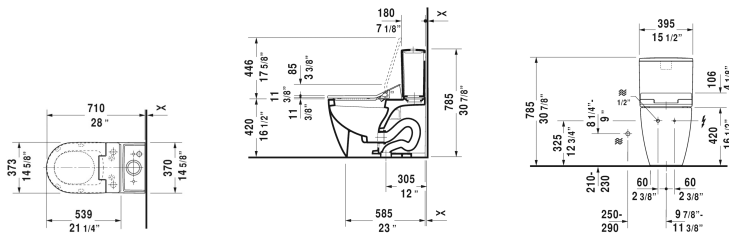

ME by Starck Toilet kit # D4203100

| < 15 3/8" Inch > |

Toilet kit	Dimension	Weight	Order number
Toilet bowl for SensoWash®, Tank & SensoWash® Starck shower-toilet seat, WaterSense® listed			
Colors			
00 White			
Variant			
	15 3/8" x 28" Inch	141.7 lb	D4203100
Suitable products			
Two-piece toilet for SensoWash® (without tank), syphonic, 12" rough-in, vertical outlet, only in combination with SensoWash, connecting elements for SensoWash with concealed connections included, cUPC® listed*, WaterSense® listed, 14 1/8" x 28" Inch	14 1/8" x 28" Inch		217151
Tank for bottom left supply, WaterSense® listed, 15 3/8" x 7 1/8" Inch	15 3/8" x 7 1/8" Inch		093820
SensoWash® Slim shower-toilet seat for ME by Starck, Starck 2, Starck 3 and Darling New* Rear-, Lady- and Comfortwash, with slow close, night light, remote control included, locking function via remote control, self-cleaning wand, on / off-button, with concealed connections, automatic drainage in periods of prolonged disuse, 14 3/4" x 21 1/4" Inch	14 3/4" x 21 1/4" Inch		611000

All drawings contain the necessary measurements which are subject to standard tolerances. They are stated in inch & mm and are non-binding. Exact measurements, in particular for customized installation scenarios, can only be taken from the finished ceramic piece.