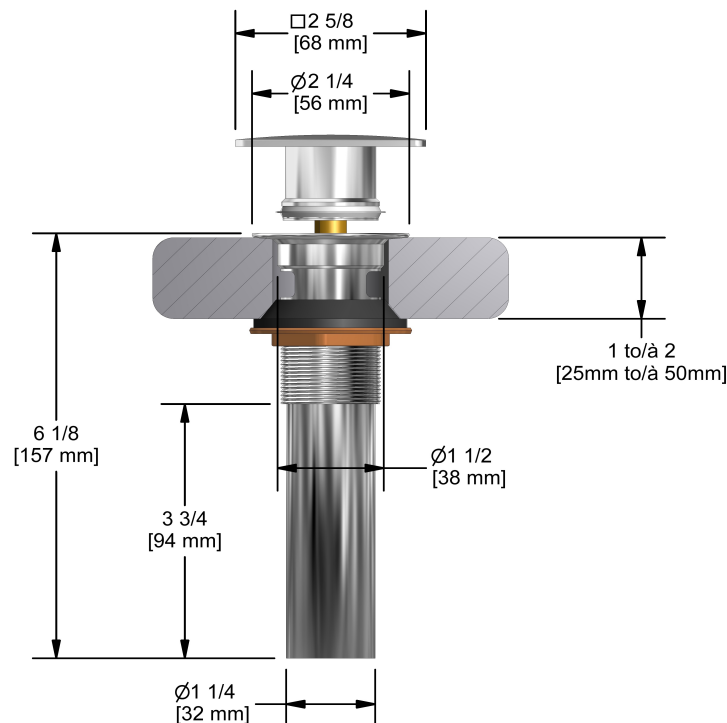

Specifications

Descriptions

- Push drain
- $\text{Ø}1\frac{1}{4}$ " tail piece
- Square cap

Available colors

- C : Chrome

Certifications

- ASME A112.18.1
- CMR248 Approval
- CSA B125.2

Lavatory push drain without overflow
DL140

UPC®

Sizes, models and finishes may differ from those presented.

Warranty

This Riobel Inc. product you have purchased carries a Limited Lifetime Warranty on the chrome, PVD finish, blacks and all working parts and is guaranteed from the initial purchase date against all manufacturing defects. All other finishes, including plastic components, are guaranteed for one year. All electric and/or electronic parts are covered by a 5-year limited warranty. The warranty offered on our products will be honored only if the installation is performed by a certified master plumber.