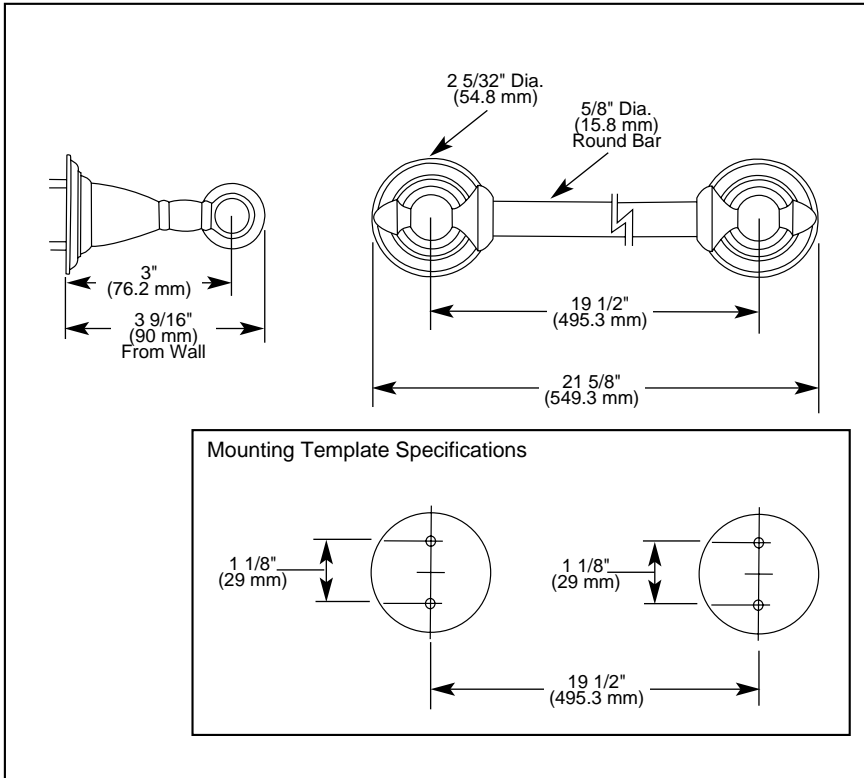

DELTA[®]

ACCESSORIES

- Victorian[®] Series
- 18" Towel bar

Submitted Model No.: _____

Specific Features: _____

STANDARD SPECIFICATIONS:

- Wood blocking is preferable behind all wall surfaces. If wood blocking is not available, the following fasteners are suggested: Tile/Masonry-Plastic or lead Anchors Plaster/drywall-Toggle bolts.
- Mounting hardware and mounting template included with product.