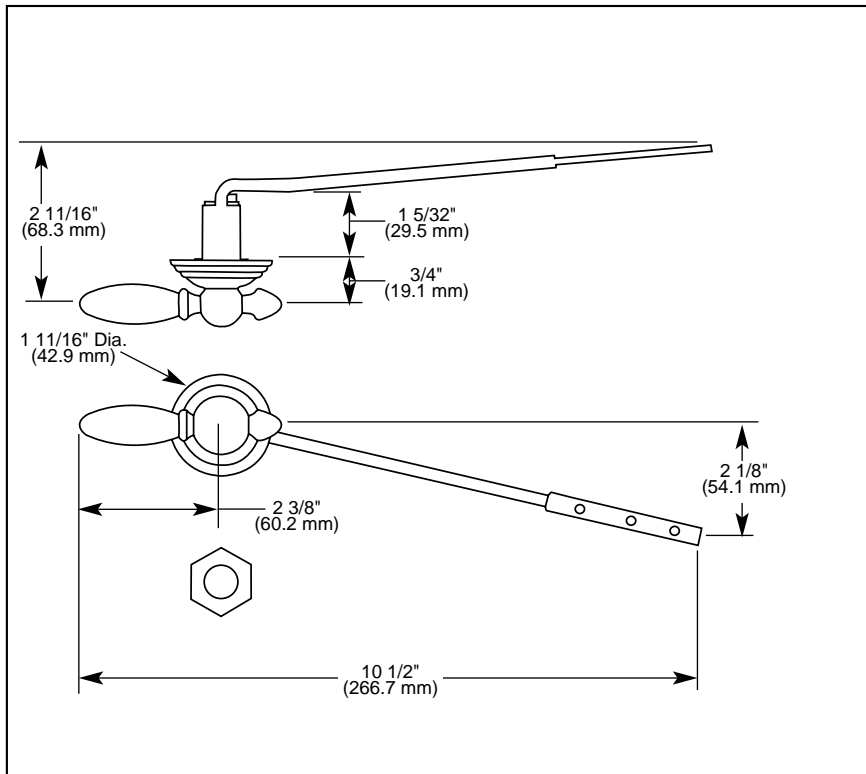

DELTA[®]

ACCESSORIES

- Victorian[®] Series
- Front Mount Toilet Tank Lever

Submitted Model No.: _____

Specific Features: _____

STANDARD SPECIFICATIONS:

- Installation instructions included with product.

WARRANTY