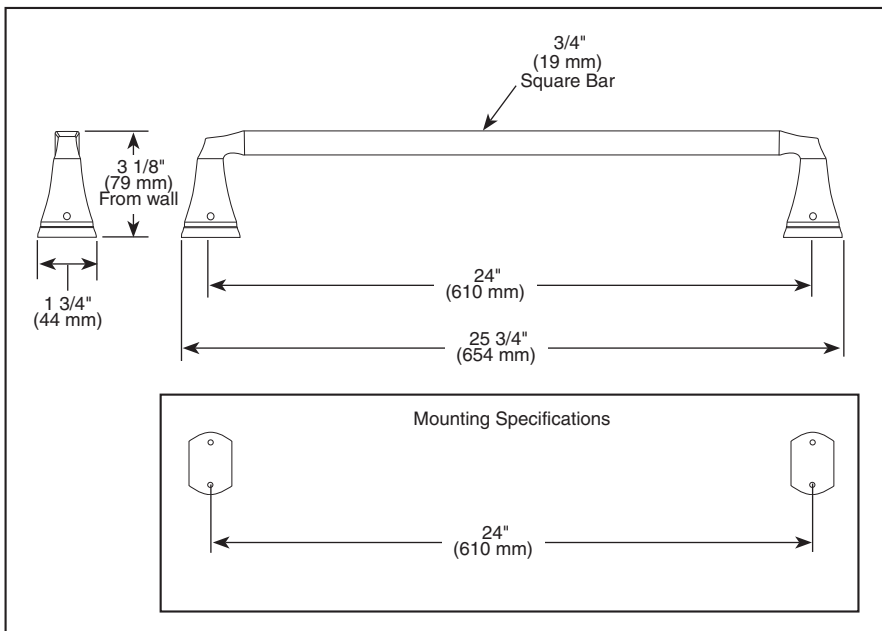

ACCESSORIES

- Dryden™ Bath Collection
- 24" Towel Bar

Submitted Model No.: _____
Specific Features: _____

STANDARD SPECIFICATIONS:

- Wood blocking is preferable behind all wall surfaces. If wood blocking is not available, the following fasteners are suggested: Tile/Masonry-Plastic or lead Anchors Plaster/drywall-Toggle bolts.
- Mounting hardware and mounting template included with product.