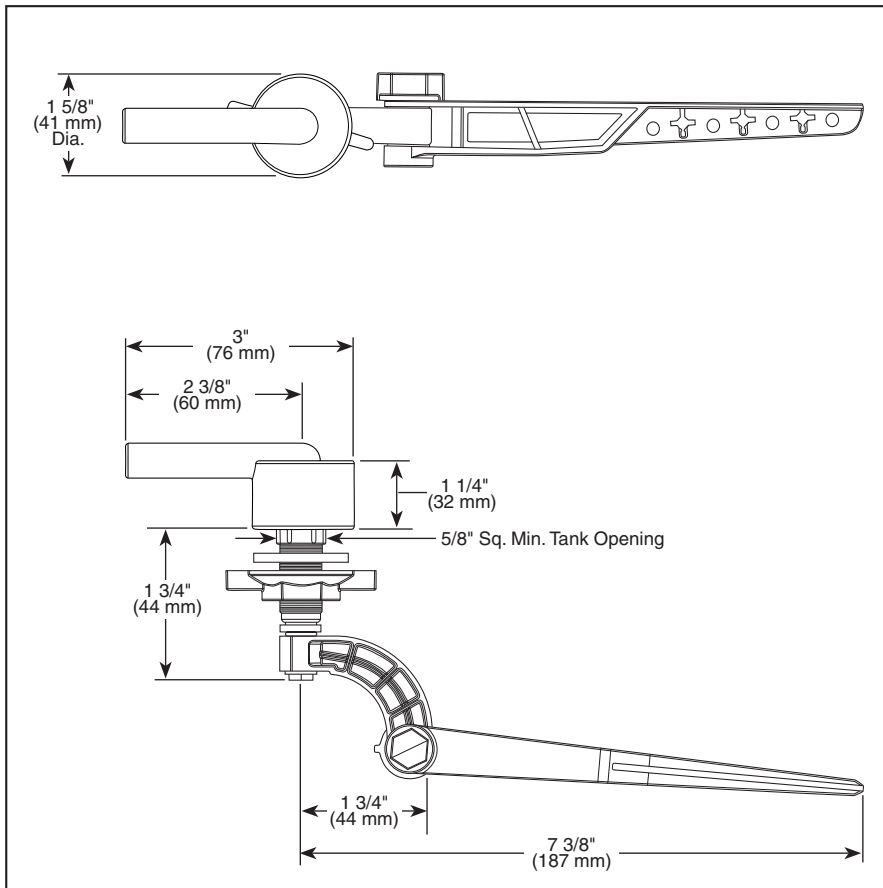

Submitted Model No.: _____

Specific Features: _____

▲ Designate proper finish suffix

ACCESSORIES

- Trinsic® Bath Collection
- Universal Tank Lever

STANDARD SPECIFICATIONS:

- Installation instructions included with product.
- Universal left front or left side mount tank lever.
- Can work in right side mount toilets.

Liberty Hardware Manufacturing Corporation
 140 Business Park Drive
 Winston-Salem, NC 27107
 800.542.3789
 www.libertyhardware.com
 © 2013 LHMC, A Masco Company

Delta reserves the right (1) to make changes in specifications and materials, and (2) to change or discontinue models, both without notice or obligation. Dimensions are for reference only. See current full-line price book or www.deltafaucet.com for finish options and product availability.