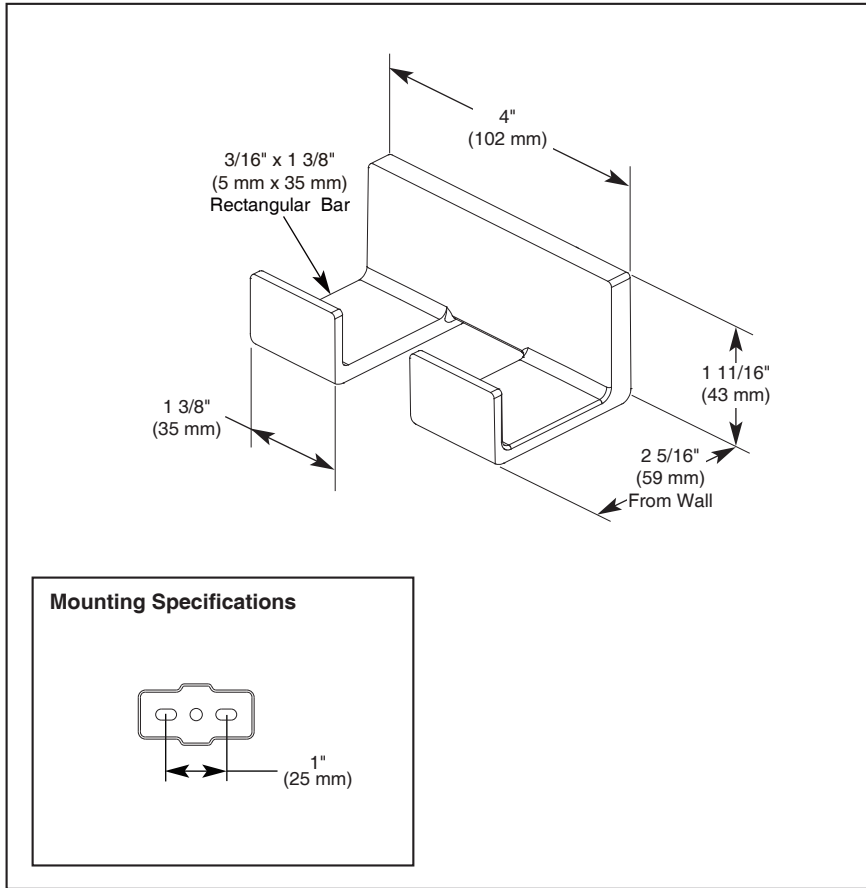

77736▲

Submitted Model No.: _____

Specific Features: _____

ACCESSORIES

- Vero™ Bath Collection
- Robe Hook

STANDARD SPECIFICATIONS:

- Wood blocking is preferable behind all wall surfaces. If wood blocking is not available, the following fasteners are suggested: Tile/Masonry-Plastic or lead Anchors Plaster/drywall-Toggle bolts.
- Mounting hardware and mounting instructions included with product.

▲ Designate proper finish suffix

55 E. 111 Street, Indianapolis, Indiana, 46280
 350 South Edgeware Road,
 St. Thomas, Ontario, Canada N5P 4C4
 © 2011 Masco Corporation of Indiana

Delta reserves the right (1) to make changes in specifications and materials, and (2) to change or discontinue models, both without notice or obligation. Dimensions are for reference only. See full-line price book or www.specselect.com for finish options and product availability.