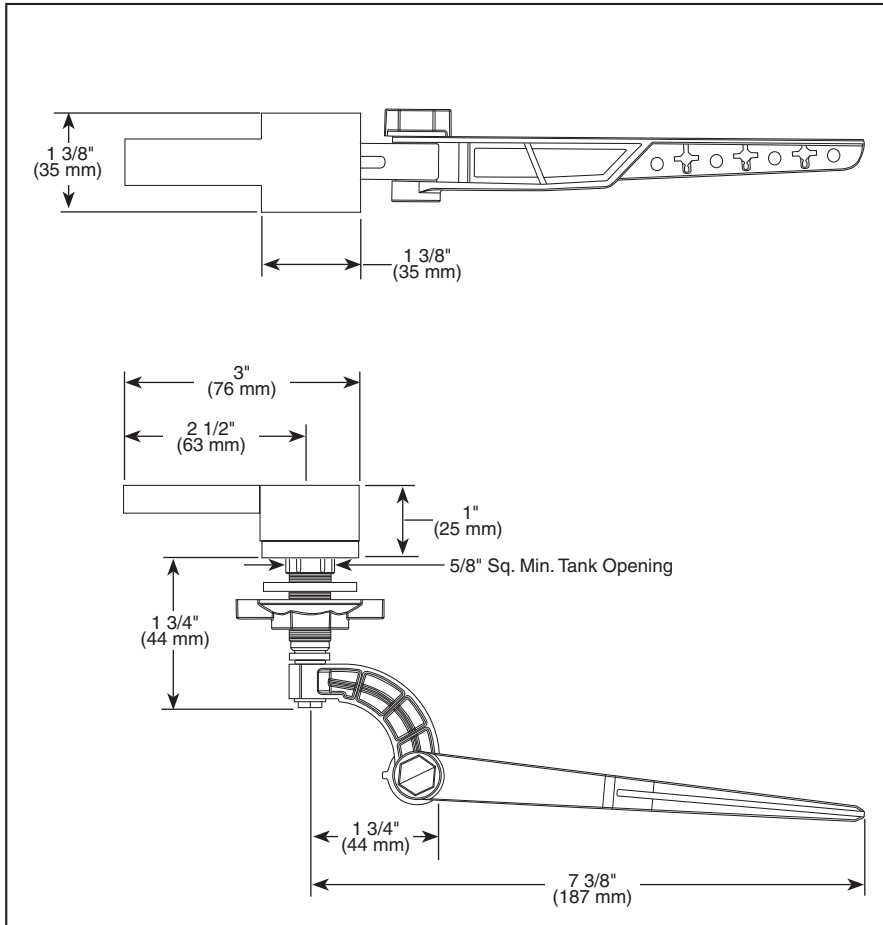

ACCESSORIES

- Vero™ Bath Collection
- Universal Tank Lever

Submitted Model No.: _____

Specific Features: _____

▲ Designate proper finish suffix

STANDARD SPECIFICATIONS:

- Installation instructions included with product.
- Universal left front or left side mount tank lever.
- Can work in right side mount toilets.

Liberty Hardware Manufacturing Corporation
 140 Business Park Drive
 Winston-Salem, NC 27107
 800.542.3789
 www.libertyhardware.com
 © 2013 LHMC, A Masco Company

Delta reserves the right (1) to make changes in specifications and materials, and (2) to change or discontinue models, both without notice or obligation. Dimensions are for reference only. See current full-line price book or www.deltafaucet.com for finish options and product availability.