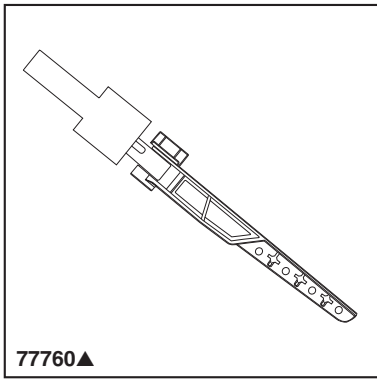

ACCESSORIES

- Vero™ Bath Collection
- Universal Tank Lever

Submitted Model No.: _____

Specific Features: _____

▲ Designate proper finish suffix

STANDARD SPECIFICATIONS:

- Installation instructions included with product.
- Universal left front or left side mount tank lever.
- Can work in right side mount toilets.