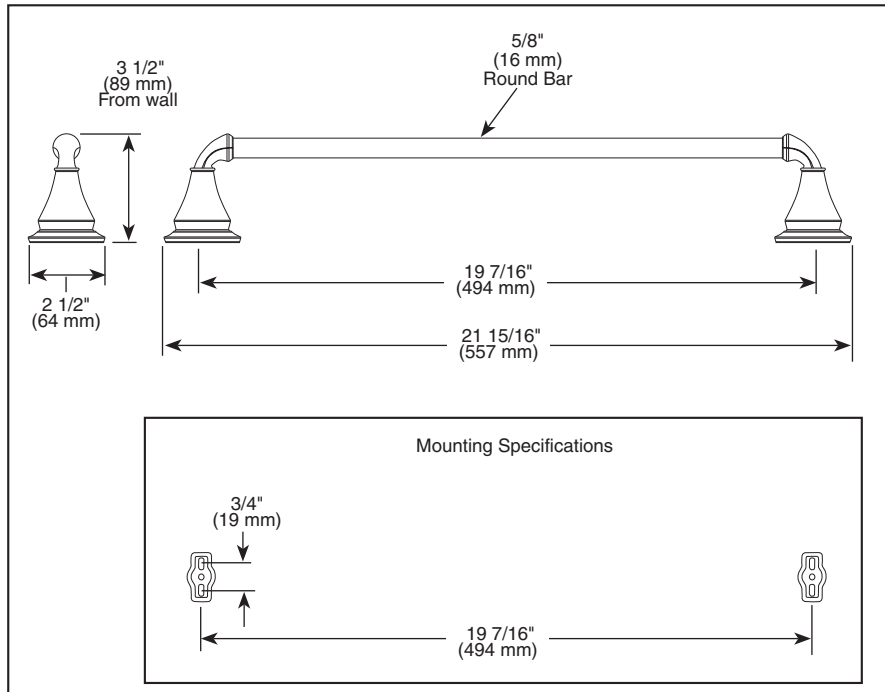

▲ Designate Proper Finish Suffix

ACCESSORIES

- Linden™ Bath Collection
- 18" Towel Bar

STANDARD SPECIFICATIONS:

- Wood blocking is preferable behind all wall surfaces. If wood blocking is not available, the following fasteners are suggested: Tile/Masonry-Plastic or lead Anchors Plaster/drywall-Toggle bolts.
- Mounting hardware and mounting template included with product.

WARRANTY

- Lifetime Faucet and Finish Limited Warranty to the original consumer purchaser to be free from defects in material and workmanship.
- 5 Year Limited Warranty for usage in all industrial, commercial and business applications.