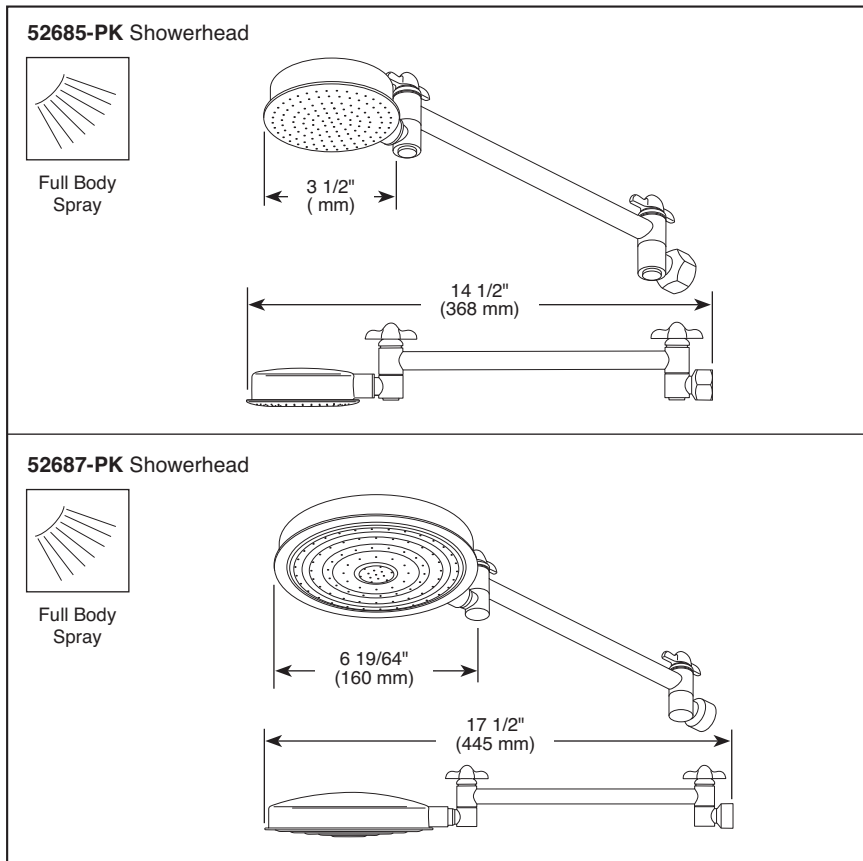

SHOWERHEAD

- Shower Arm
- Raincan Showerheads

Submitted Model No.: _____

Specific Features: _____

STANDARD SPECIFICATIONS

- Single setting raincan showerhead.
- 12" shower arm.
- Shower arm adjustable 18" up and down.
- 3 1/2" diameter spray face: 52685
- 6" diameter spray face: 52687.
- Maximum 2.50 gpm at 80 psi, 9.5 L/min @ 550 kPa