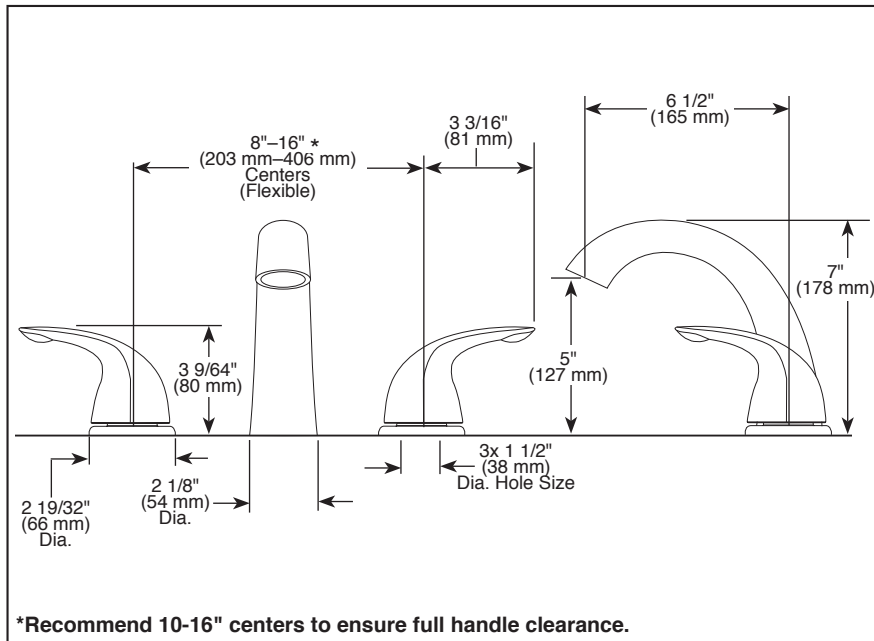

GARDEN TUB FAUCET TRIM

- Classic Series
- Three Hole Installation

Submitted Model No.: _____

Specific Features: _____

▲ Designate proper finish suffix

STANDARD SPECIFICATIONS:

- Two handle garden tub faucet for concealed mounting
 - Temperature and volume controlled with handles
 - Rough-In kit must also be ordered to complete installation
 - R2700 or R2707 for three hole
 - RP23601 for three hole 10" fixed installation
- There are separate specification sheets on each rough-in kit if more details are required

COMPLIES WITH:

- ASME A112.18.1 / CSA B125.1

 Indicates compliance to ICC/ANSI A117.1

Delta reserves the right (1) to make changes in specifications and materials, and (2) to change or discontinue models, both without notice or obligation. Dimensions are for reference only. See current full-line price book or www.deltafaucet.com for finish options and product availability.