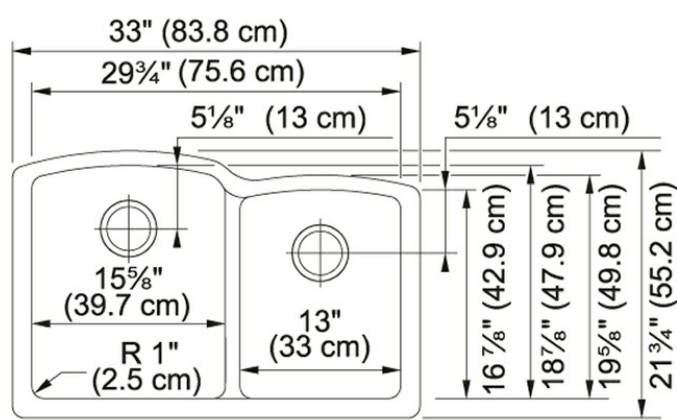

Ellipse ELG160SHG Granite Stone Grey

Extreme durability meets efficient design in the Ellipse Granite series.

Product Picture

Technical Drawing

Product Dimensions

Length overall	21 3/4"
Width overall	33"
Depth Overall	9"
Length of large bowl	18 7/8"
Width of large bowl	15 9/16"
Depth of large bowl	9"
Length of small bowl	16 7/8"
Width of small bowl	13"
Depth of small bowl	8"
Minimum Cabinet Size	36"

General Information

Number of Bowls	2
Cut-Out Template	Yes
Where to buy	Showroom

Article Numbers

FUN#	125.0491.520
US Part Number	ELG160SHG