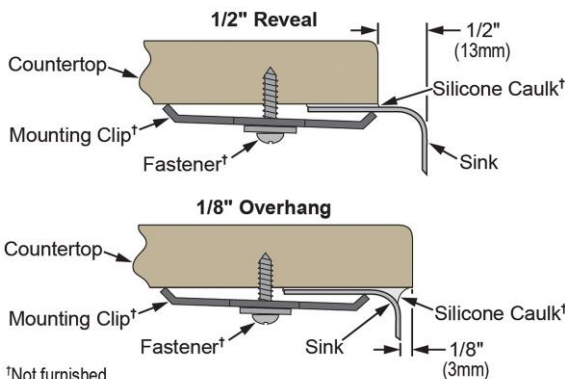

PRODUCT SPECIFICATIONS

Elkay Lustertone™ Classic Stainless Steel 14-1/2" x 11-3/4" x 7", Single Bowl Undermount Bar Sink Kit. Sink is manufactured from 18 gauge 304 Stainless Steel with a Lustrous Satin finish, Center drain placement, and Sides and Bottom pads.

Installation Type:	Sink Kits, Undermount
Material:	304 Stainless Steel
Finish:	Lustrous Satin
Gauge:	18
Sound Deadening:	Sides and Bottom pads
Number of Bowls:	1
Sink Dimensions:	14-1/2" x 11-3/4" x 7"
Bowl 1 Dimensions:	12" x 9-1/4" x 7"
Drain Size:	2" (51mm)
Drain Location:	Center
Minimum Cabinet Size:	18"
Mounting Hardware:	Undermount brackets sold separately
Template Included:	Yes
Cutout Template #:	1000001421

Template is available for download at elkay.com. CAD software will be required to open the template.

Included with Product: LKWBG1209SS bottom grid, LK36 drain

AMERICAN PRIDE. A LIFETIME TRADITION. Like your family, the Elkay family has values and traditions that endure. For almost a century, Elkay has been a family-owned and operated company, providing thousands of jobs that support our families and communities.

Product Compliance: ASME A112.19.3/CSA B45.4
Buy American Act
Accessory: ASME A112.18.2/CSA B125.2

Installation Profile:

[†]Not furnished
Designed to affix to the underside of any solid surface countertop.