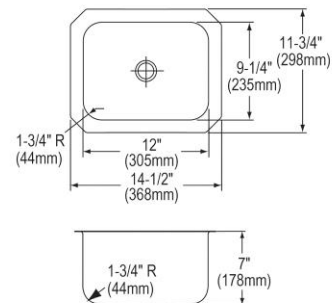

PART: _____ QTY: _____
PROJECT: _____
CONTACT: _____
DATE: _____
NOTES: _____
APPROVAL: _____

In keeping with our policy of continuing product improvement, Elkay reserves the right to change product specifications without notice. Please visit elkay.com for the most current version of Elkay product specification sheets. This specification describes an Elkay product with design, quality, and functional benefits to the user. When making a comparison of other producers' offerings, be certain these features are not overlooked.