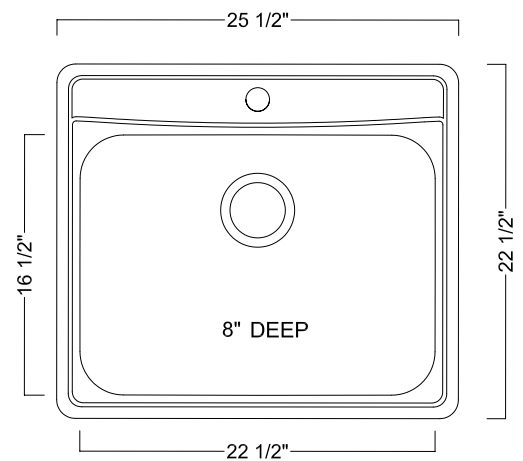

STAINLESS STEEL KITCHEN SINK:

Single Bowl Topmount Series

- FastIN Installation
- Extra Large Bowl
- 18 gauge
- Polished satin
- Slim Rim design
- 27" cabinet is recommended minimum
- Limited Lifetime Warranty
- Shipping weight: 16 lbs
- Fits standard single bowl cutout
- Made in Vietnam

To Be Specified:

Compliance Certifications:

IMPORTANT:
 Dimensions of fixtures are nominal and may vary within the range of tolerances established by ASME A112.19.3.

These measurements are subject to change or cancellation. No responsibility is assumed for use of superseded or voided leaflet.