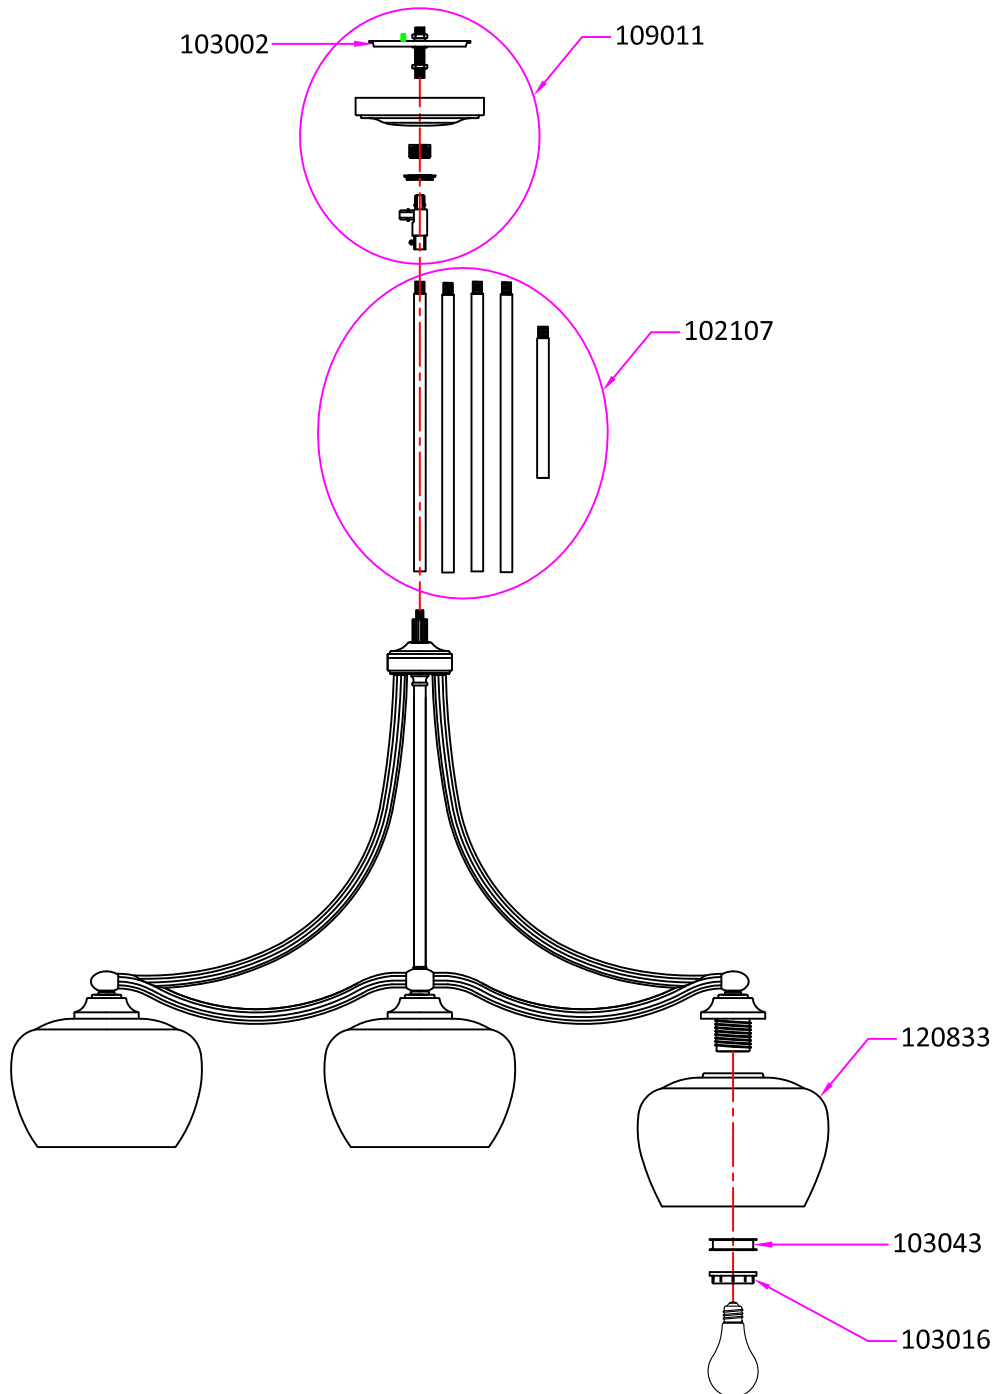

# Replacement Parts

## F2965/3SN

Qty.	Part #	Description
	103002	U CHANNEL MOUNTING BAR 1/8 IP
	109011	CANOPY KIT P1329 F2965 SN
	102107	Dia. 12.2mm STEM KIT (12"*4+6"*1) SN
	120833	VINTNER FAMILY 3L DWN GLASS
	103043	SOCKET SPACER TUBE
	103016	COUNTER RING