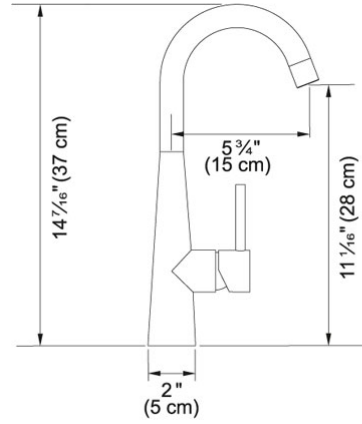

Steel FFB3450 Stainless Steel | 115.0355.505

FAMILY : **Faucets** | SERIE : **Steel** | MODEL : **FFB3450** | FINISH : **Stainless Steel** | INSTALLATION TYPE : **Single Hole Installation** | STYLE : **Contemporary**

TECHNICAL DATA

Version	Arc Spout
Flow Rate	1.75 gpm
Spray Type	Full Spray
Cartridge	Ceramic Cartridge
Faucet Operation	Side Lever
Countertop hole diameter	1 3/8"
Spout Swivel Range	180 °
Where to buy	Showroom
Where to buy	Showroom