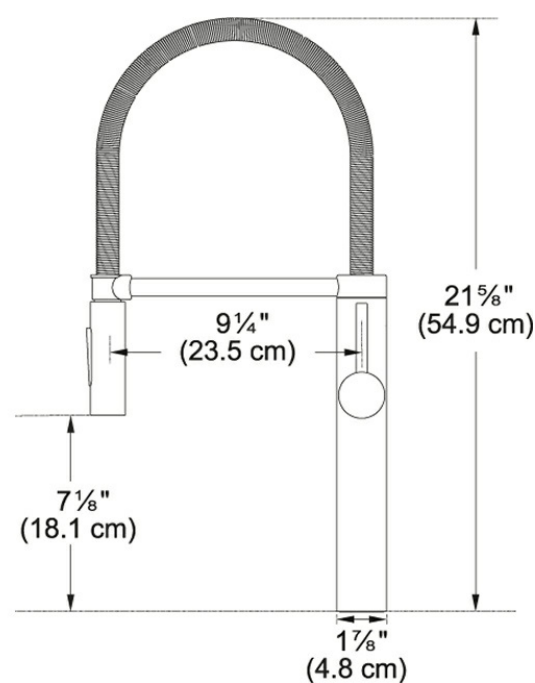

## Pescara FFPD4300 Polished Chrome

The clean design and detailed craftsmanship make Franke's Pescara faucet line ideal for those who savor simplicity. Pescara faucets feature a level of functionality and performance that maximizes usability for the home chef or kitchen connoisseur. A truly successful design that is not only visually impressive, but also sets new standards in terms of usability. The pull-down spray fits perfectly in your hand and the switch between full and needle spray can be operated intuitively – a perfect combination of design, ergonomics and functionality.

Product Picture

Technical Drawing

Product Information

Version	SEMI-PRO XL
Spray Type	Full and Needle Spray
Faucet Operation	Side Lever
Flow Rate	1.75 gpm
Cartridge	35mm Ceramic Cartridge
Where to buy	Showroom
Countertop hole diameter	1 3/8"