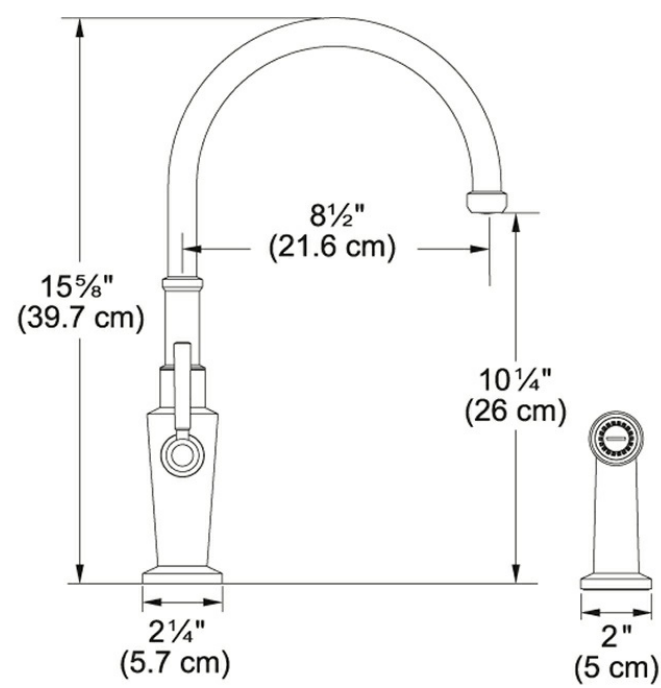

### Product Picture

### Technical Drawing

### Product Information

Version	Arc Spout / Side Spray
Spray Type	Full and Needle Spray
Faucet Operation	2 Handle Mixer
Flow Rate	1.75 gpm
Cartridge	12mm Ceramic Cartridge
Where to buy	Showroom