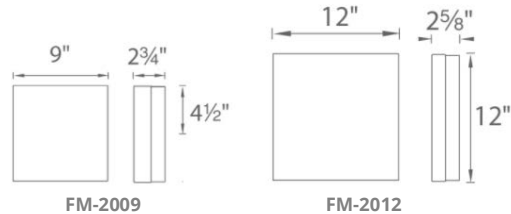

Fixture Type: _____

Catalog Number: _____

Project: _____

Location: _____

PRODUCT DESCRIPTION

There are no glitches in this Matrix—it's flawless in its new black finish, adding a fierce contrast with its thick white glass diffuser, but you can also get it in the original titanium. Crafted in aluminum, Matrix mounts on the wall as well as the ceiling, adding a splash of minimalism to your commercial or residential setting. Engineered for the most powerful, energy-efficient illumination, this design delivers beautiful light time and again.

SPECIFICATIONS

Construction: Aluminum

Light Source: High output LED

Finish: Black, Titanium

Standards: ETL & cETL listed, Damp Location Listed, IP44

FEATURES

- Aluminum hardware, 3/4"-thick opal glass diffuser
- Can be mounted on wall or ceiling
- No transformer or driver required
- **Title 24 Compliant**
- ADA Compliant
- Dimmer: ELV
- Color Temperature: 3000K (2700K/3500K special order)
- CRI: 90
- Rated Life: 54,000 hours

ORDER NUMBER

Model	Wattage	Voltage	LED Lumens	Delivered Lumens	Finish	
FM-2009-30	9"	32W	120V	2380	1511	BK Black
FM-2012-30	12"	27W	2555	1015	TT Titanium	

Example: **FM-2012-30-BK**

For 2700K special order add a "27" before the finish: **FM-2012-27-BK**