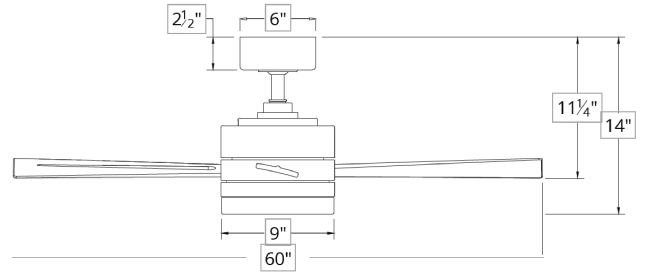

WYND 60" Ceiling Fan
FR-W1801-60L

MODERN FORMS
SMART FANS

PRODUCT DESCRIPTION

Transitional style meets smart technology with this versatile smart fan available in four weather-resistant finishes as well as a 316 marine-grade stainless steel for harsh outdoor climates. The 42" style is ideal for patios and breakfast nooks, while the 52" and 60" versions are perfect for living rooms and large bedrooms. The LED luminaire, powered by WAC, takes this design from beautiful to brilliant. Connect with our exclusive Modern Forms app for even more life enhancements.

SPECIFICATIONS

Construction: Aluminum
Blade: 13° Pitch, 60" sweep, ABS **Downrod:** 3/4"W X 4.5"H included **Mounting Slope:** Up to 30°
Wire: 80"
Hanging Weight: 18.50 lbs
Total Power: 51W
Standards: UL/cUL Wet Location listed, Energy Star

FEATURES

- 6 fan speeds through both Summer and Winter Modes
- Silent DC motor
- Optional LED light kit included
- Includes wall control
- Additional wall control for 3, 4-way control sold separately
- Optional remote control with wall cradle sold separately
- Compatible with Modern Forms app

LIGHT KIT PERFORMANCE

Light Source: LED
Light Wattage: 20W
Dimming: Integrated
Color Temperature: 3000K
Rated Life: 50,000 Hours
Standards: Title 24 JA8-2016 Compliant, Title 20 Compliant
Motor Type: DC-125NS sensorless DC motor

AIRFLOW/ENERGY EFFICIENCY

Weighted-Average Air flow CFM: 4792(weighted-average)/7160(high)
Energy Use (W) : 24(weighted-average)/34(high)
Estimated Yearly Energy Cost ($): 7(weighted-average)
Efficiency (CFM/W): 203(weighted-average)/211(high)

ORDER NUMBER

Model	LED Lumens	Delivered Lumens	Housing	Blade
FR-W1801-60L	1600	846	BZ <i>Bronze</i>	<i>Bronze</i>
			WG/GH <i>Graphite</i>	<i>Weathered Grey</i>
			MW <i>Matte White</i>	<i>Matte White</i>
			SS <i>Stainless Steel</i>	<i>Stainless Steel</i>
			MB <i>Matte Black</i>	<i>Matte Black</i>

Example: **FR-W1801-60L-MB**

For 2700K add "-27"; 3500K add "-35" before the finish: **FR-W1801-60L-27-MB**

*Results may vary based on application and surroundings.

modernforms.com
Phone (866) 810.6615
Fax (800) 526.2585

Headquarters/Eastern Distribution Center
44 Harbor Park Drive
Port Washington, NY 11050

Central Distribution Center
1600 Distribution Ct
Lithia Springs, GA 30122

Western Distribution Center
1750 Archibald Avenue
Ontario, CA 91760