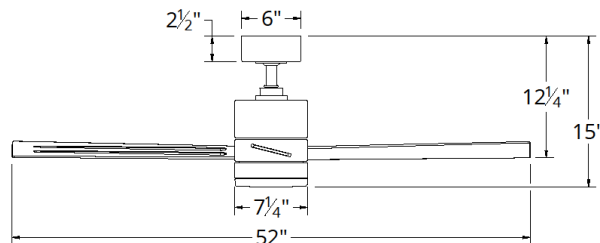

AXIS 52" Ceiling Fan
FR-W1803-52L

MODERN FORMS
SMART FANS

PRODUCT DESCRIPTION

A simple, sophisticated smart fan that works seamlessly in transitional, minimalist and other modern environments, Axis is perfectly sized for medium-sized kitchens, bedrooms and living rooms, and its wet-rated status and weather-resistant finish make it prime for outdoor use as well. Unleash the full potential of Axis with our Modern Forms app, which offers smart features like Adaptive Learning and Away Mode, and helps cut down on energy use by integrating with your smart thermostat.

SPECIFICATIONS

Construction: Aluminum
Blade: 14° Pitch, 52" sweep, ABS
Downrod: 1" O.D. x 4.5"H included
Mounting Slope: Up to 30°
Lead Wire: 80"
Hanging Weight: 13.5 lbs
Total Power: 52.5W
Standards: ETL/cETL Wet Location listed

FEATURES

- 6 fan speeds through both Summer and Winter Modes
- Silent DC motor
- Optional LED light kit included
- Includes RF wall control
- Additional RF wall control for 3, 4-way control sold separately
- Compatible with Modern Forms app

LIGHT KIT PERFORMANCE

Light Source: LED
Light Wattage: 19.5W
Dimming: Integrated
Color Temperature: 3000K
Rated Life: 50,000 Hours
Standards: Title 24 JA8-2016 compliant

ESTIMATED AIR PERFORMANCE

Airflow: 5053 cubic ft per minute on high
Power: 33 watts on high
Airflow Efficiency: 153 cubic ft per minute per watt
Revolutions Per Minute: 154 RPMs on high/99 RPMs on average

WIRELESS PERFORMANCE

RF Pairing Distance: Up to 30 ft from fan
Wi-Fi Range: Up to 150 ft*

ORDER NUMBER

Model	LED Lumens	Delivered Lumens	Housing	Blade
FR-W1803-52L	1600	708	BZ <i>Bronze</i>	<i>Bronze</i>
			MW <i>Matte White</i>	<i>Matte White</i>
			TT <i>Titanium Silver</i>	<i>Titanium Silver</i>

Example: **FR-W1803-52L-BZ**

*Results may vary based on application and surroundings.

modernforms.com
Phone (866) 810.6615
Fax (800) 526.2585

Headquarters/Eastern Distribution Center
44 Harbor Park Drive
Port Washington, NY 11050

Central Distribution Center
1600 Distribution Ct
Lithia Springs, GA 30122

Western Distribution Center
1750 Archibald Avenue
Ontario, CA 91760