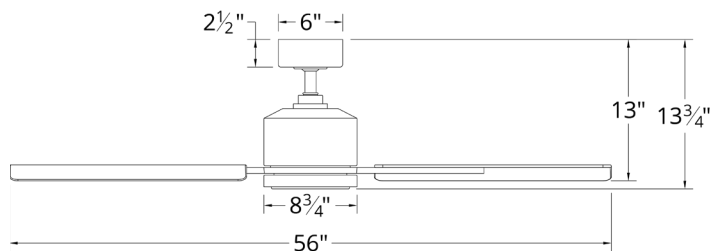

CERVANTES 56" Ceiling Fan

FR-W1806-56L

MODERN FORMS SMART FANS

PRODUCT DESCRIPTION

Modern luxury is all about making life simpler- that's exactly what Cervantes does for you. With our Modern Forms app, you can map out schedules, optimize energy use and integrate with smart home devices you already own, like Amazon Alexa and Google Assistant. And Cervantes's clean, offset blades slice through the air with barely a whisper- that's because the powerful DC motor keeps things running smooth and super quiet. Available in versatile oil-rubbed bronze and graphite finishes.

SPECIFICATIONS

- **Construction:** Aluminum
- **Blade:** 14° Pitch, 56" sweep, ABS
- **Downrod:** 1" O.D. x 4.5"H included
- **Mounting Slope:** Up to 30°
- **Lead Wire:** 80"
- **Hanging Weight:** 20 lbs
- **Total Power:** 48.5W
- **Standards:** ETL/cETL Wet Location listed

FEATURES

- 6 fan speeds through both Summer and Winter Modes
- Silent DC motor
- Optional LED light kit included
- Includes RF wall control
- Additional RF wall control for 3, 4-way control sold separately
- Compatible with Modern Forms app

LIGHT KIT PERFORMANCE

- **Light Source:** LED
- **Light Wattage:** 19.5W
- **Dimming:** Integrated
- **Color Temperature:** 3000K
- **Rated Life:** 50,000 Hours
- **Standards:** Title 24 JA8-2016 compliant

ESTIMATED AIR PERFORMANCE

- **Airflow:** 6577 cubic ft per minute on high
- **Power:** 29 watts on high
- **Airflow Efficiency:** 228 cubic ft per minute per watt
- **Revolutions Per Minute:** 153 RPMs on high/98 RPMs on average

WIRELESS PERFORMANCE

- **RF Pairing Distance:** Up to 30 ft from fan
- **Wi-Fi Range:** Up to 150 ft*

ORDER NUMBER

Model	LED Lumens	Delivered Lumens	Housing	Blade
FR-W1806-56L	1600	429	GH Graphite	DW Dark Walnut
			OB Oil Rubbed Bronze	WG Weathered Gray

Example: **FR-W1806-56L-GH/DW**

*Results may vary based on application and surroundings.

modernforms.com
Phone (866) 810.6615
Fax (800) 526.2585

Headquarters/Eastern Distribution Center
44 Harbor Park Drive
Port Washington, NY 11050

Central Distribution Center
1600 Distribution Ct
Lithia Springs, GA 30122

Western Distribution Center
1750 Archibald Avenue
Ontario, CA 91760