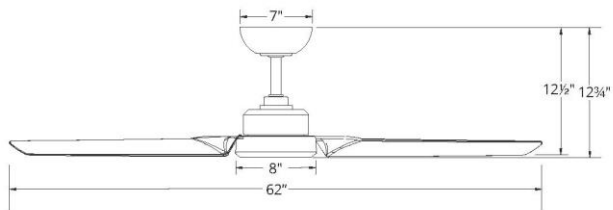

ROBOTO 62" Ceiling Fan

FR-W1910-62

MODERN FORMS
SMART FANS

PRODUCT DESCRIPTION

Like all our smart fans, Roboto is Wet Rated to be perfect for indoor and outdoor applications. Two size options are available to complete any deck, pergola, room or living space. The quiet DC motor is 70% more efficient than AC motors, and our free Modern Forms app lets you control fan speed, set schedules, and integrate with smart home devices.

SPECIFICATIONS

Construction: Aluminum
Blade: 14° Pitch, 62" sweep, ABS
Downrod: 1" O.D. x 6" included
Mounting Slope: Up to 30°
Lead Wire: 80"
Hanging Weight: 13 lbs
Total Power: 34W
Standards: ETL/cETL Wet Location listed

FEATURES

- 6 fan speeds through both Summer and Winter Modes
- Silent DC motor
- Includes RF wall control
- Additional RF wall control for 3, 4-way control sold separately
- Compatible with Modern Forms app

ESTIMATED AIR PERFORMANCE

Airflow: 6384 cubic ft per minute on high
Power: 34 watts on high
Airflow Efficiency: 188 cubic ft per minute per watt
Revolutions Per Minute: 140 RPMs on high/91 RPMs on average

WIRELESS PERFORMANCE

RF Pairing Distance: Up to 30 ft from fan
Wi-Fi Range: Up to 150 ft*

ORDER NUMBER

Model	Housing	Blade
FR-W1910-62	BA <i>Brushed Aluminum</i>	TT <i>Titanium Silver</i>
	MW <i>Matte White</i>	MW <i>Matte White</i>
	MB <i>Matte Black</i>	MB <i>Matte Black</i>

Example: **FR-W1910-62-MB/MB**

*Results may vary based on application and surroundings.

modernforms.com
Phone (866) 810.6615
Fax (800) 526.2585

Headquarters/Eastern Distribution Center
44 Harbor Park Drive
Port Washington, NY 11050

Central Distribution Center
1600 Distribution Ct
Lithia Springs, GA 30122

Western Distribution Center
1750 Archibald Avenue
Ontario, CA 91760