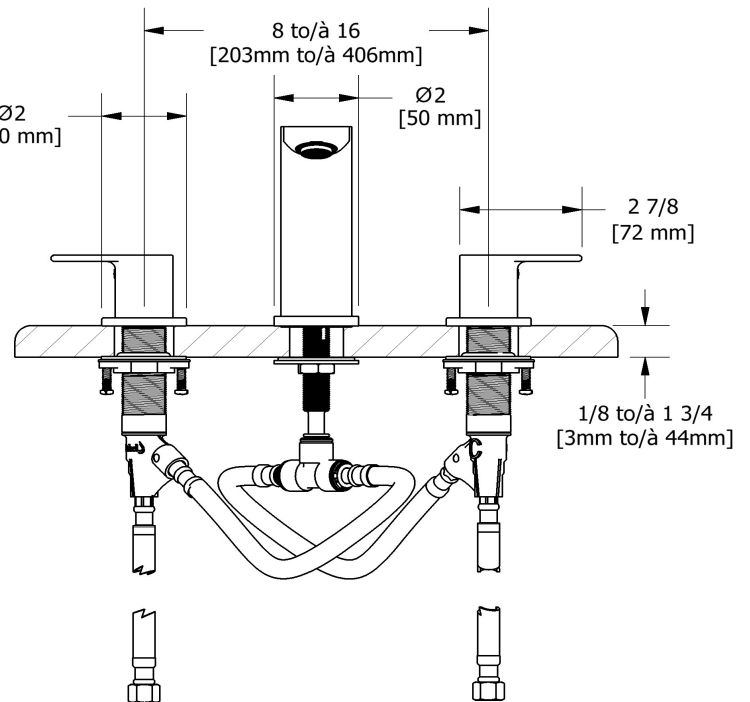

Sizes, models and finishes may differ from those presented.

Warranty

This **Riobel Inc.** product you have purchased carries a Limited Lifetime Warranty on the chrome, PVD finish, blacks and all working parts and is guaranteed from the initial purchase date against all manufacturing defects. All other finishes, including plastic components, are guaranteed for one year. All electric and/or electronic parts are covered by a 5-year limited warranty.

Customer Service

Ontario, West Canada : 888-287-5354 Quebec, Maritimes, United States : 866-473-8442