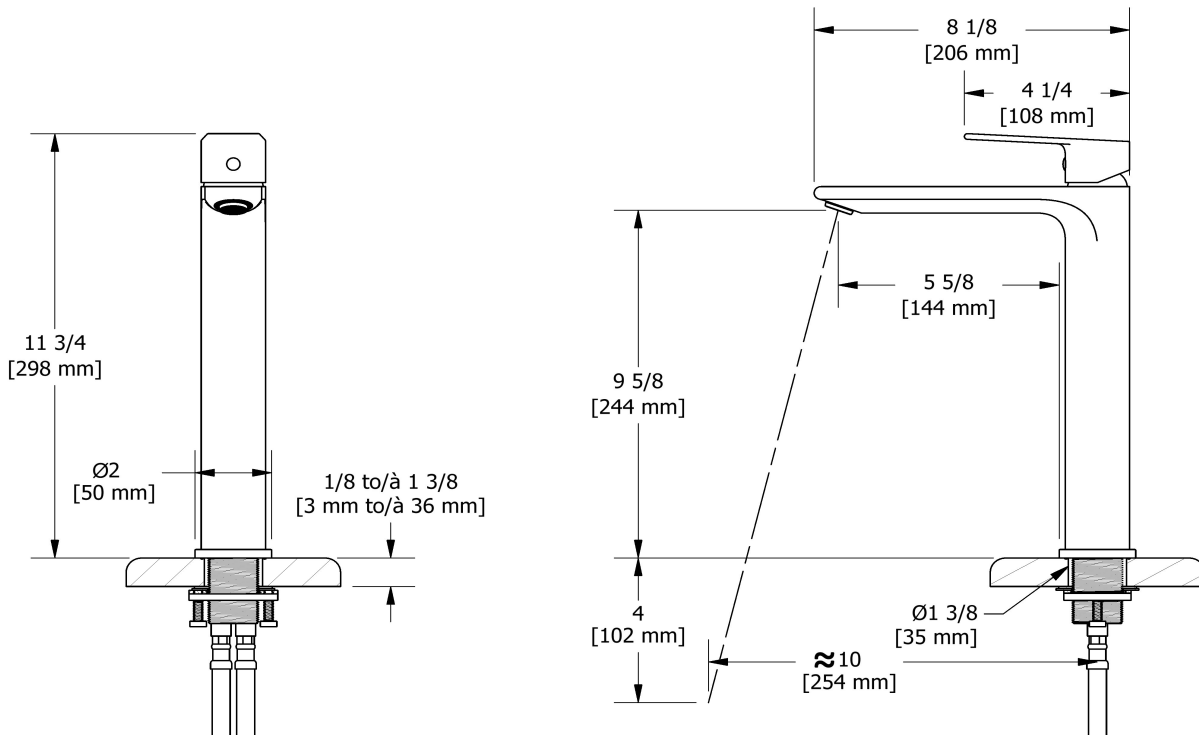

Certifications

- CSA B125.1
- NSF/ANSI standard 61 and 372
- ASME A112.18.1
- ADA