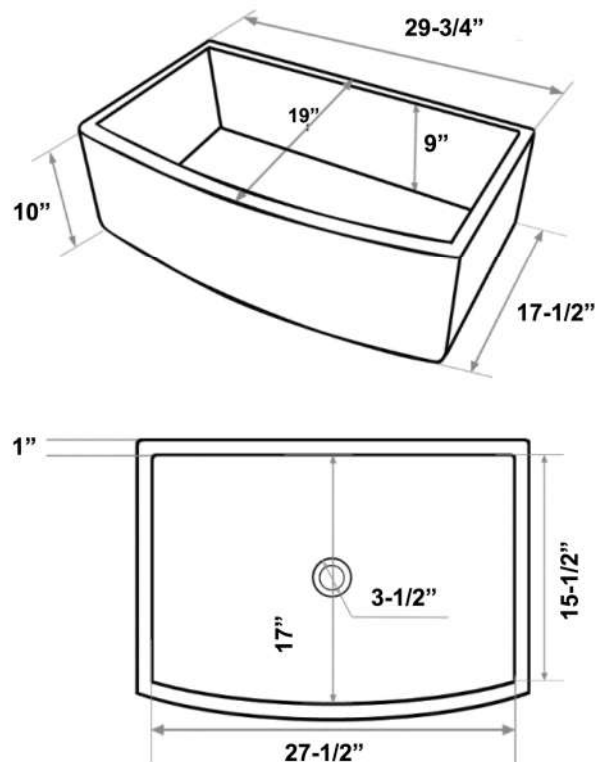

FALLBROOK FARMER SINK

Cat. No.
FS30-CRV

W: 30"
D: 19-1/2"
H: 10"

Features:

- ▶ Curved sink
- ▶ Fine fire clay for durability
- ▶ 1" Rim
- ▶ Sink ends at 17-1/2"
- ▶ Sink at widest point 19"
- ▶ Can be used with garbage disposals
- ▶ Single bowl farmer sink
- ▶ Compatible with 3-1/2" drain
- ▶ Finished on all 4 sides

Colors:

WH White

Compliance Certification
Meets or exceeds the following specifications: ASME 112.19.2.2018 for fine fire clay for durability.

Interior Dimensions:

Basin interior (ends): 27-1/2" x 15-1/2" D
Basin interior (middle): 27-1/2" x 17" D
Basin Depth: 9"

Dimensions of fixture are nominal and may vary within the range of tolerances established by ANSI Standard A112.19.2.2013 Dimensions and specifications subject to change without notice.