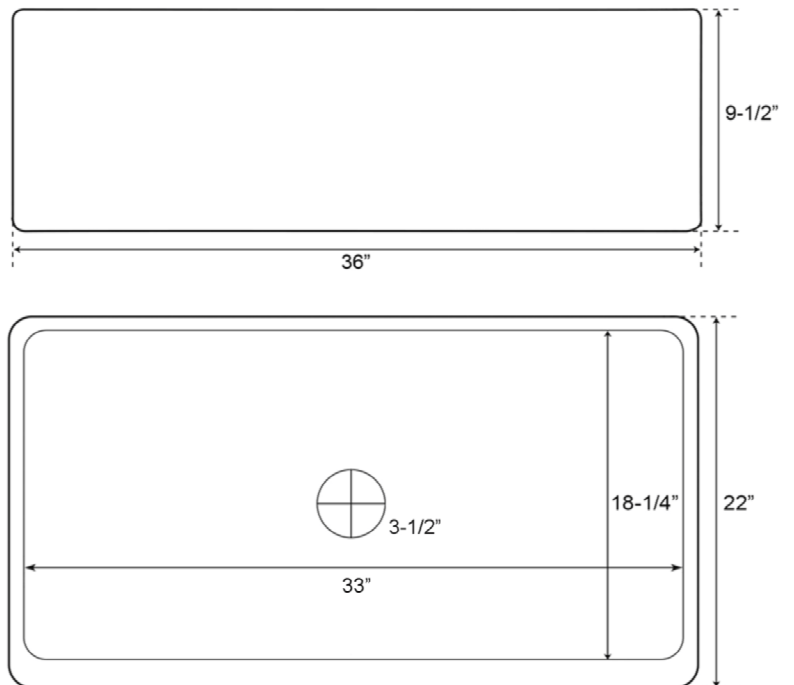

# 35" AUSTIN SINGLE BOWL FARMER SINK

Cat. No  
FSCSB3100

W: 36"  
D: 22"  
H: 9-1/2"

**\*Please do NOT cut hole without template or actual product.**

## Interior Dimensions:

Basin Interior: 33" W x 18-1/4" D  
Basin depth: 8-1/2"

## Finish:

**SAC** Smooth Antique Copper

Dimensions of fixture are nominal and may vary within the range of tolerances established by ANSI Standard A112.19.2. Dimensions and specifications subject to change without notice.