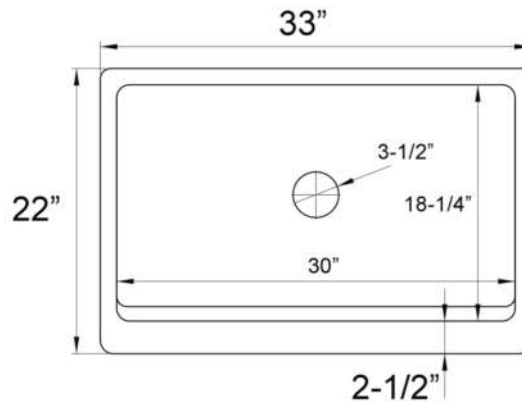

33" GRECIA SINGLE BOWL FARMER SINK

Cat. No
FSCSB3144

W: 33"
D: 22"
H: 9-1/2"

Features:

- ▶ Hammered sink
- ▶ Constructed of solid 16 gauge copper
- ▶ Sink bottom angled to drainage
- ▶ Front rim 2-1/2", back rim 1-1/2", side rims 1-1/2"
- ▶ Accommodates 3-1/2" drain
- ▶ Copper is a living finish and will patina over time

Finish:

AC Hammered Antique Copper

***Please do NOT cut hole without template or actual product.**

Interior Dimensions:

Basin Interior: 18-1/8" x 30"
Basin depth: 9-1/4"

Dimensions of fixture are nominal and may vary within the range of tolerances established by ANSI Standard A112.19.2. Dimensions and specifications subject to change without notice.