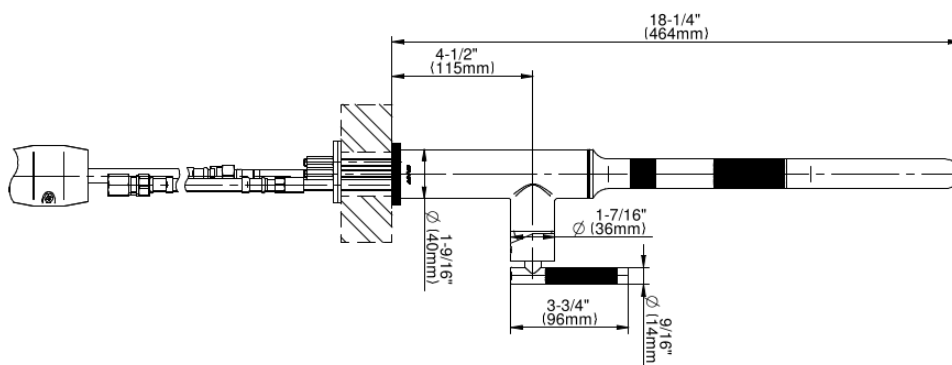

**Product Features**

- Single-hole installation
- Swivel spout
- Dual-function spray/stream pull-out sprayhead
- Aerated flow rate ≤ 1.8 max gpm
- Reverse osmosis compatible

**Code compliance**

- ADA
- CALGreen

\* Special order finish - call for availability

**GRAFF®**  
 Art of Bath

**G-4330-LM57L**  
Harley Collection  
Harley Pull-Down Kitchen Faucet

---

**GRAFF**<sup>®</sup>