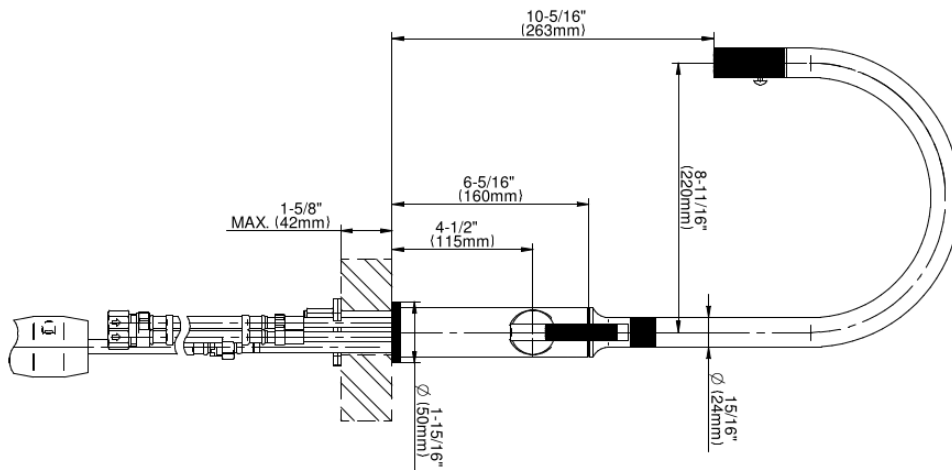

**Product Features**

- Single-hole installation
- Swivel spout
- Dual-function spray/stream pull-out sprayhead
- Aerated flow rate ≤ 1.8 max gpm
- Reverse osmosis compatible

**Code compliance**

- ADA
- CALGreen

\* Special order finish - call for availability

**GRAFF®**  
 Art of Bath

**G-4330-LM57L**  
Harley Collection  
Harley Pull-Down Kitchen Faucet

---

**GRAFF**<sup>®</sup>