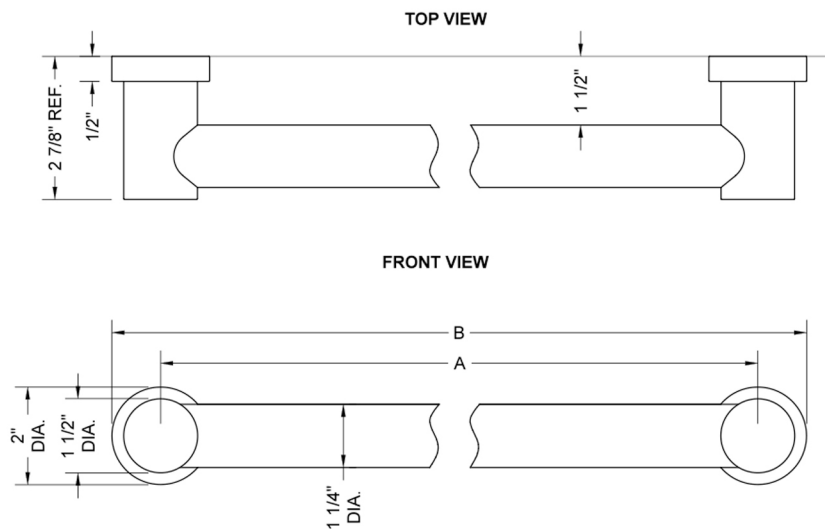

12" G40 Straight Grab Bar

Model #: G40-12-

FEATURES:

- ADA compliant when properly installed
- All brass construction, fully polished & plated
- Style to complement Contempo collection
- All grab bars can be custom sized. Contact JACLO for pricing & availability
- Optional handshower sliders and toilet paper/wash cloth holders can be added only upon initial order - must be factory installed
- Grab bars 24" or longer are NOT AVAILABLE in PG or SG. For large quantity orders, please contact hospitality@jaclo.com

SPECIFICATION DRAWING:

BRASS LUXURY GRAB BARS			
PART. #	DESCRIPTION	A	B
G40-12-XX	12" GRAB BAR	12"	14"
G40-16-XX	16" GRAB BAR	16"	18"
G40-18-XX	18" GRAB BAR	18"	20"
G40-24-XX	24" GRAB BAR	24"	26"
G40-32-XX	32" GRAB BAR	32"	34"
G40-36-XX	36" GRAB BAR	36"	38"
G40-42-XX	42" GRAB BAR	42"	44"
G40-48-XX	48" GRAB BAR	48"	50"