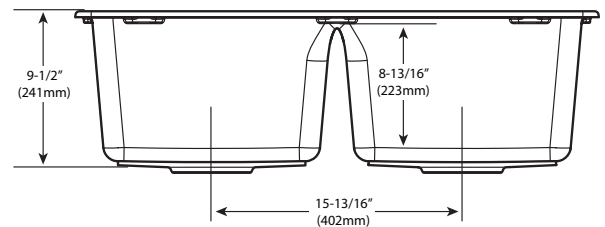

SINK DIMENSIONS

- Overall : 33" x 22" x 9-1/2"
- Bowl 1 : 14-1/4" x 16-7/16" x 9-1/2"
- Bowl 2 : 14-1/4" x 16-7/16" x 9-1/2"
- Drain Size: 3-5/8"
- Faucet Holes
 - 1-1/2" (38mm) diameter
 - 4" (102mm) center

CUT OUT DIMENSIONS

- 32-3/8" x 21-3/8" with 11/16" corner radius, tolerance of plus or minus 1-3/4" is acceptable

CRITICAL DIMENSIONS

(DO NOT SCALE)

MADE IN THE USA