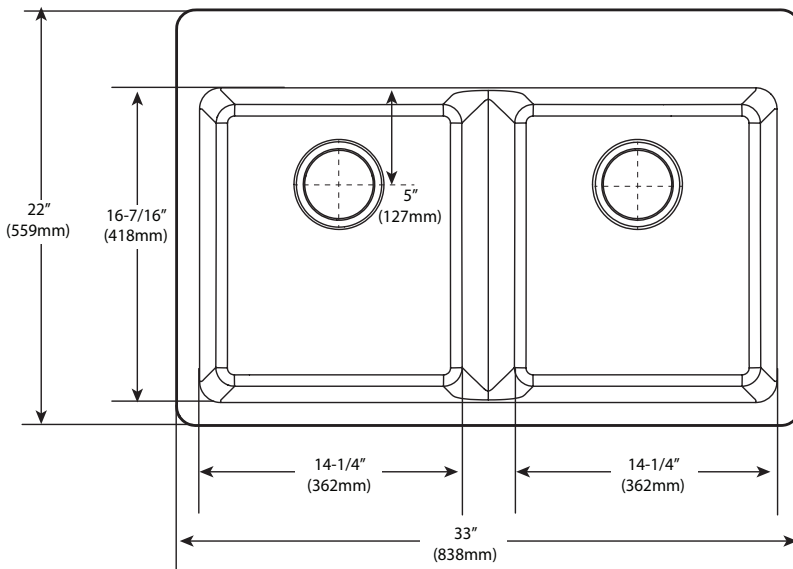

SINK DIMENSIONS

- Overall : 33" x 22" x 9-1/2"
- Bowl 1 : 14-1/4" x 16-7/16" x 9-1/2"
- Bowl 2 : 14-1/4" x 16-7/16" x 9-1/2"
- Drain Size: 3-5/8"
- Faucet Holes
 - 1-1/2" (38mm) diameter
 - 4" (102mm) center

CUT OUT DIMENSIONS

- 32-3/8" x 21-3/8" with 11/16" corner radius, tolerance of plus or minus 1-3/4" is acceptable

CRITICAL DIMENSIONS

(DO NOT SCALE)

MADE IN THE USA