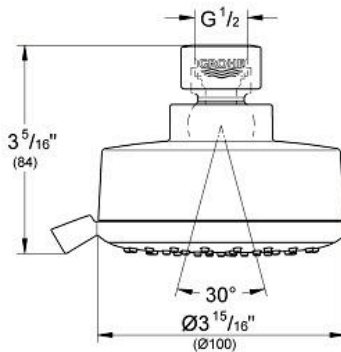

NEW TEMPESTA
COSMOPOLITAN 100
Shower Head 4 Sprays
MODEL # 26043001

Pure Freude
an Wasser

GROHE

Product Description:
NEW TEMPESTA COSMOPOLITAN 100
Shower Head 4 Sprays

Standard Specification:

- 4 Sprays: GROHE Rain O², Rain, Massage and Jet
- Rotating ball joint ± 15°
- 1/2" Connection thread
- GROHE EcoJoy 1.75 gpm (6.6 l/min) flow limiter
- GROHE DreamSpray perfect spray pattern
- GROHE StarLight chrome finish
- SpeedClean anti-lime system
- Inner WaterGuide for a longer life
- Max Flow Rate: 1.75 gpm (6.6 L/min)
- Min. recommended pressure: 15 psi