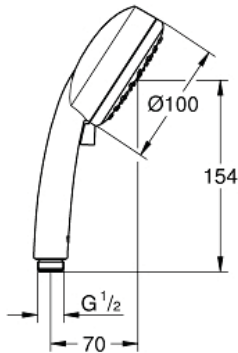

NEW TEMPESTA
COSMOPOLITAN 100
Handshower 2 Sprays
MODEL # 2757120E

Pure Freude
an Wasser

Product Description:
NEW TEMPESTA COSMOPOLITAN 100
Handshower 2 Sprays

Standard Specification:

- 2 Adjustable spray patterns: Rain, Jet
- GROHE EcoJoy 1.5 gpm (5.7 l/min) flow restrictor
- GROHE DreamSpray perfect spray pattern
- GROHE StarLight chrome finish
- SpeedClean anti-lime system
- Inner WaterGuide for a longer life
- Universal mounting system (fits all standard shower hoses)
- Min. recommended pressure: 15 psi (1.0 bar)

Applicable Codes & Standards:

- ASME A112.18.1/CSA B125.1
- EPA WaterSense®

Color:

- 2757120E StarLight Chrome